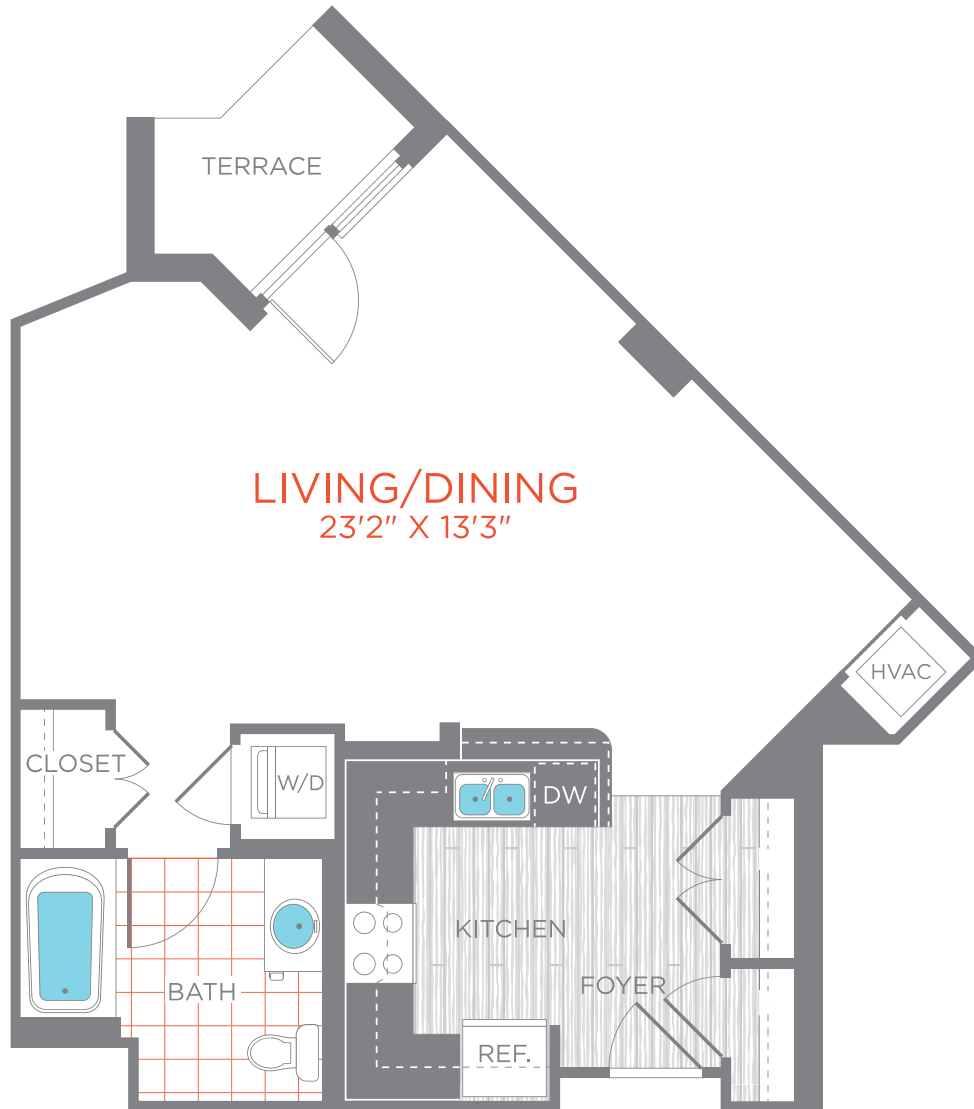

70_S08

STUDIO / 1 BATH

641

SQ. FT.

Seventy | 1Hundred

70 I St SE | Washington, DC 20003

www.seventy1hundred.com

Floor plans are artist's rendering. All dimensions are approximate. Actual product and specifications may vary in dimension or detail. Not all features are available in every apartment. Prices and availability are subject to change. Please see a representative for details.