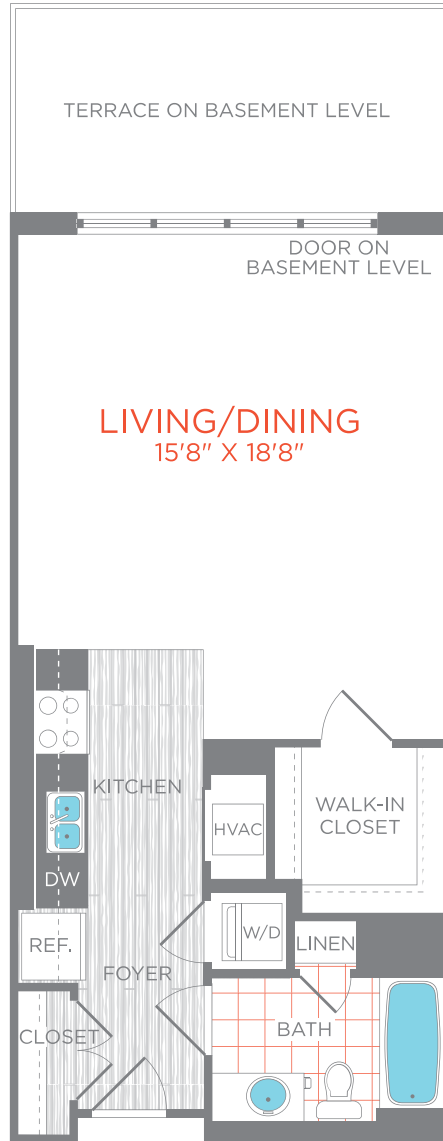

70_S06

STUDIO / 1 BATH

608

SQ. FT.

Seventy 1Hundred	70 I St SE Washington, DC 20003
	www.seventy1hundred.com

Floor plans are artist's rendering. All dimensions are approximate. Actual product and specifications may vary in dimension or detail. Not all features are available in every apartment. Prices and availability are subject to change. Please see a representative for details.