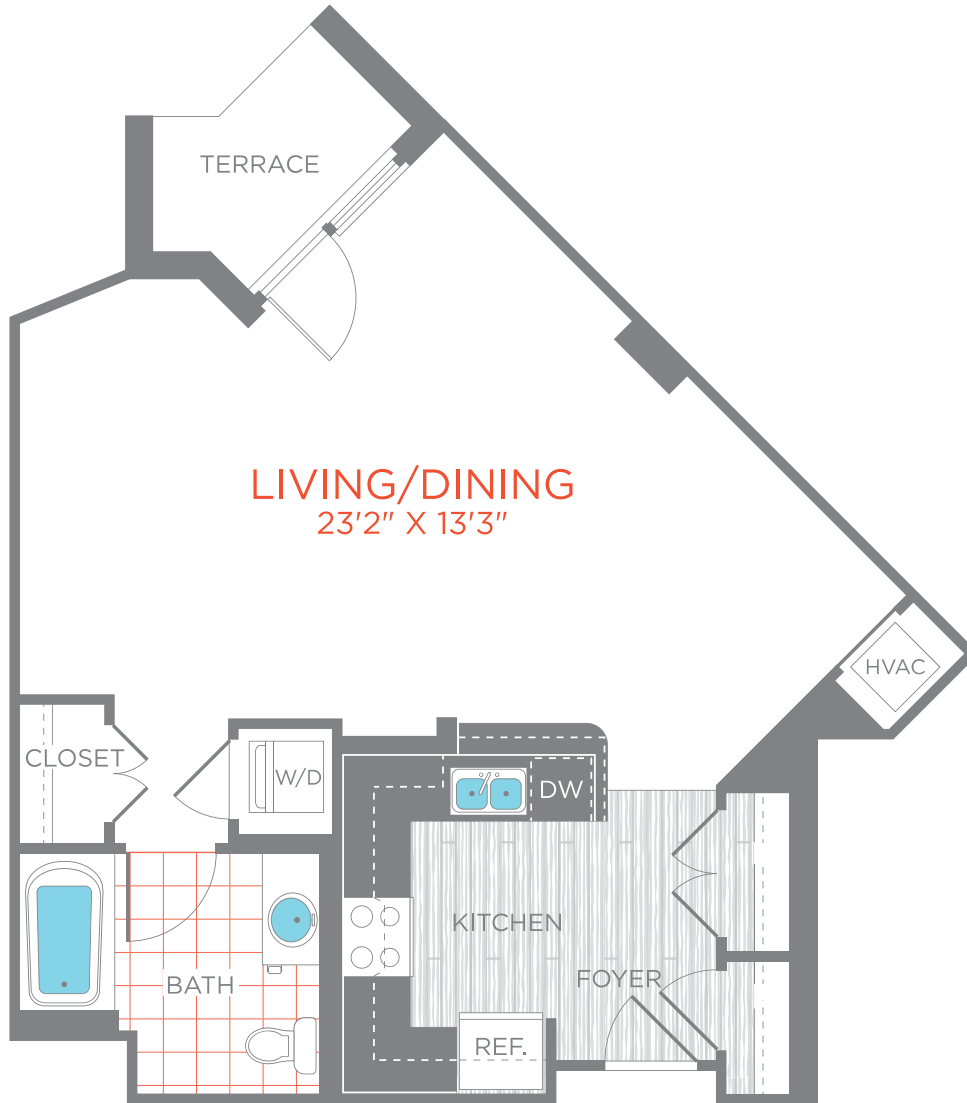

70_S04

STUDIO / 1 BATH

532
SQ. FT.

Seventy |  1Hundred

70 | St SE | Washington, DC 20003

www.seventy1hundred.com

Floor plans are artist's rendering. All dimensions are approximate. Actual product and specifications may vary in dimension or detail. Not all features are available in every apartment. Prices and availability are subject to change. Please see a representative for details.