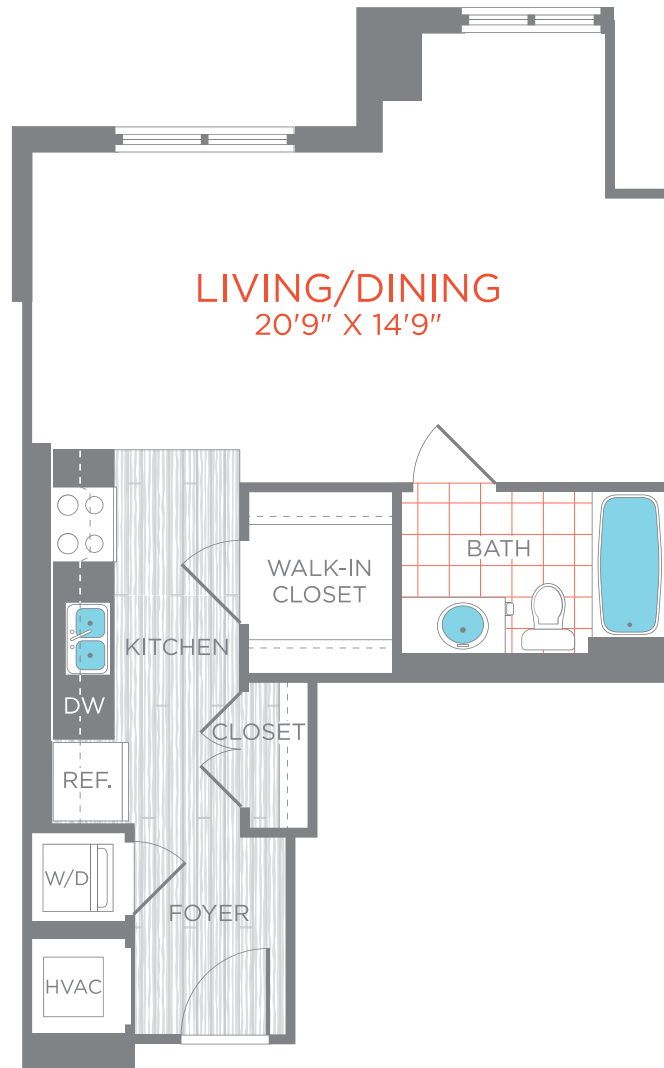

70_S02

STUDIO / 1 BATH

529

SQ. FT.

Seventy | 100 | 1Hundred

70 I St SE | Washington, DC 20003

www.seventy1hundred.com

Floor plans are artist's rendering. All dimensions are approximate. Actual product and specifications may vary in dimension or detail. Not all features are available in every apartment. Prices and availability are subject to change. Please see a representative for details.