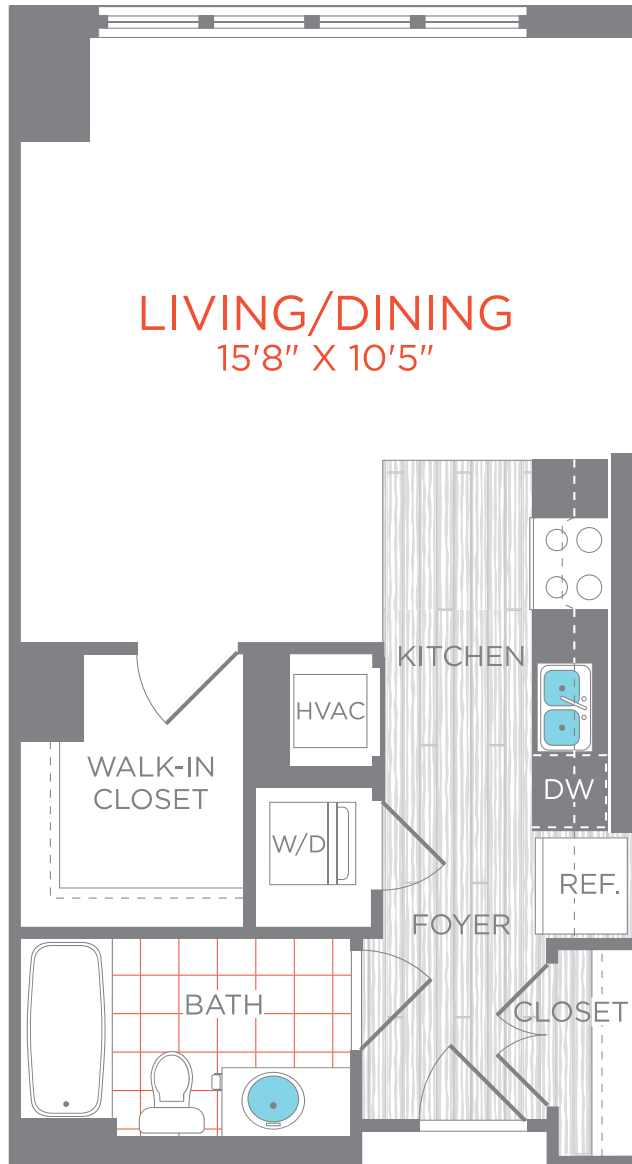

70_S01

STUDIO / 1 BATH

529
SQ. FT.

Seventy |  1Hundred

70 I St SE | Washington, DC 20003

www.seventy1hundred.com

Floor plans are artist's rendering. All dimensions are approximate. Actual product and specifications may vary in dimension or detail. Not all features are available in every apartment. Prices and availability are subject to change. Please see a representative for details.