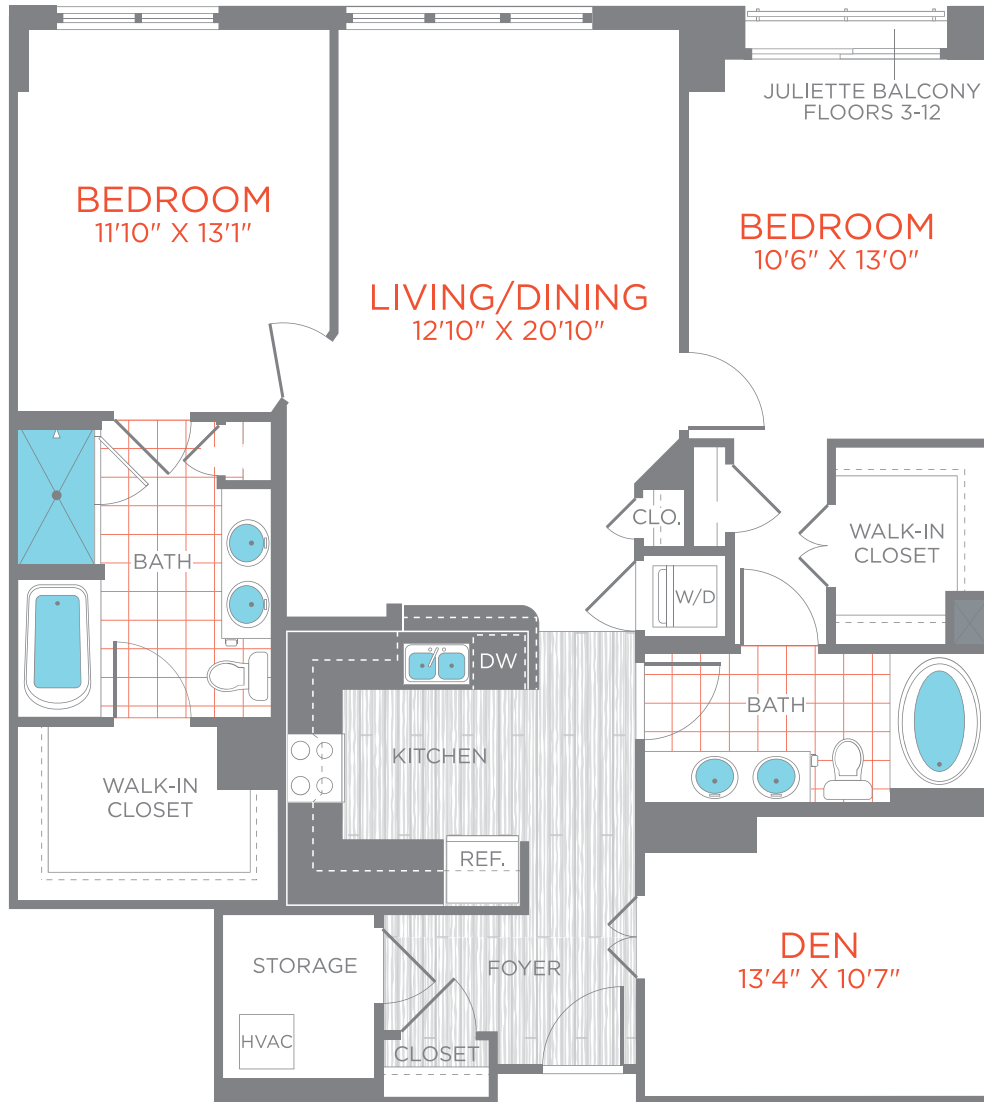

70_BCD02

2 BED / 2 BATH / DEN

1374

SQ. FT.

Seventy | 1Hundred

70 I St SE | Washington, DC 20003

www.seventy1hundred.com

Floor plans are artist's rendering. All dimensions are approximate. Actual product and specifications may vary in dimension or detail. Not all features are available in every apartment. Prices and availability are subject to change. Please see a representative for details.