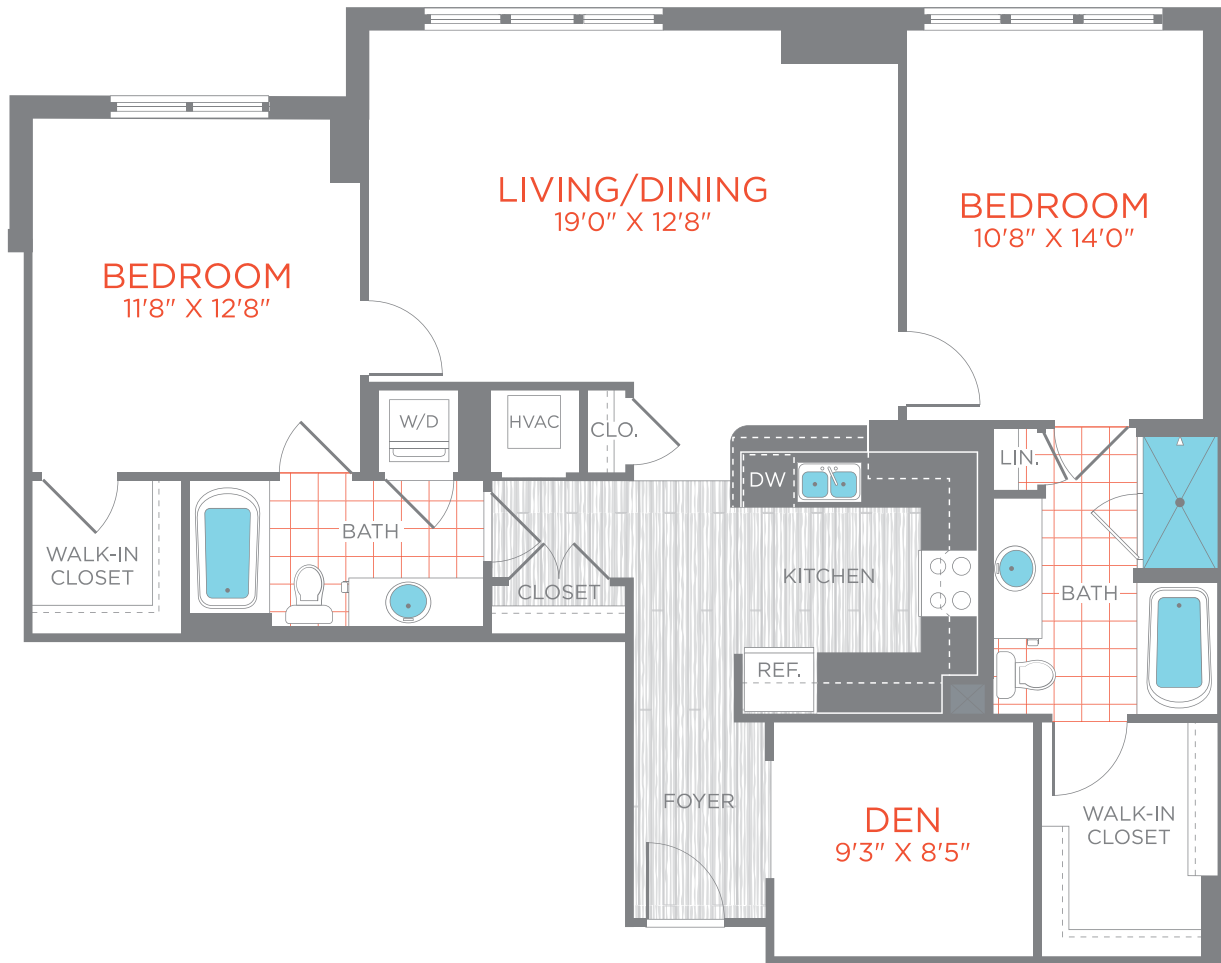

# 70\_BCD01

2 BED / 2 BATH / DEN

# 1313

SQ. FT.

Seventy |  1Hundred

70 I St SE | Washington, DC 20003

[www.seventy1hundred.com](http://www.seventy1hundred.com)

*Floor plans are artist's rendering. All dimensions are approximate. Actual product and specifications may vary in dimension or detail. Not all features are available in every apartment. Prices and availability are subject to change. Please see a representative for details.*