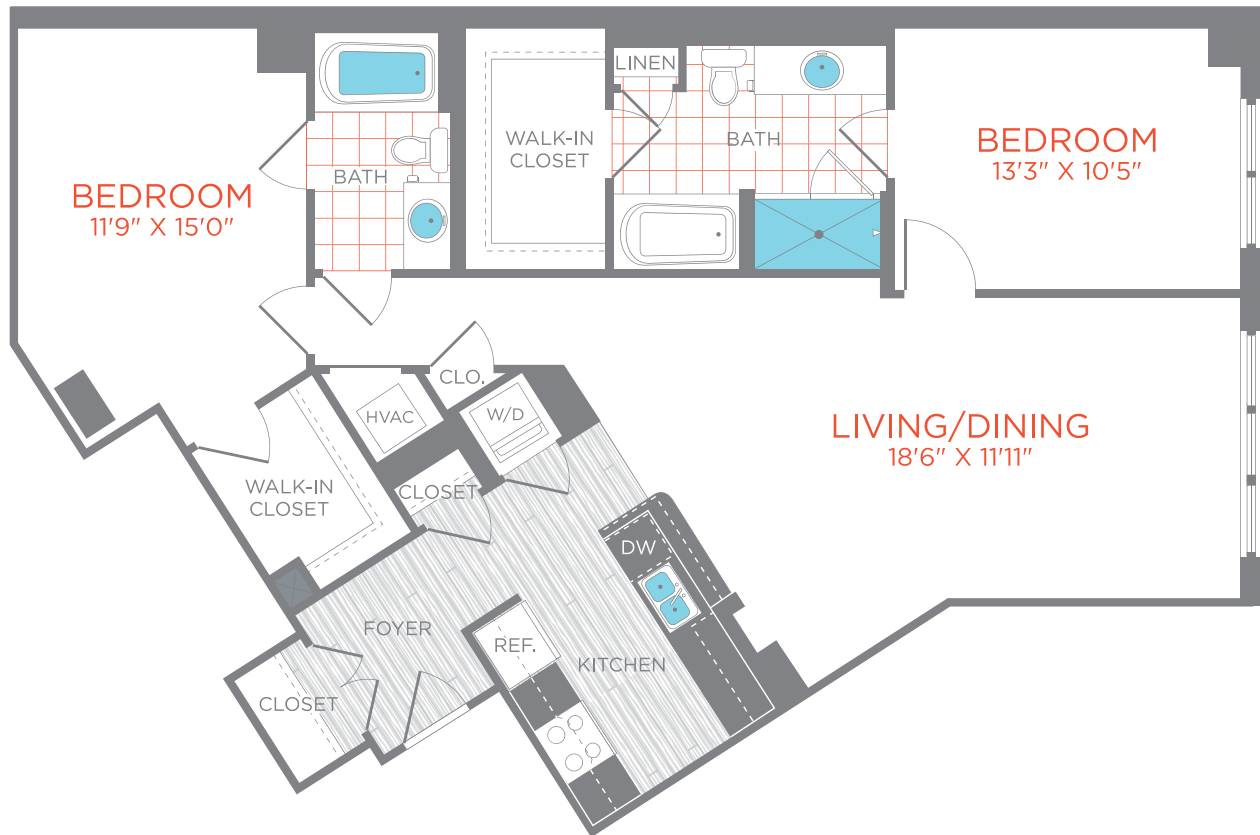

# 70\_BC09

2 BED / 2 BATH

# 1251

SQ. FT.

**Seventy | 1Hundred**

70 I St SE | Washington, DC 20003

[www.seventy1hundred.com](http://www.seventy1hundred.com)

*Floor plans are artist's rendering. All dimensions are approximate. Actual product and specifications may vary in dimension or detail. Not all features are available in every apartment. Prices and availability are subject to change. Please see a representative for details.*