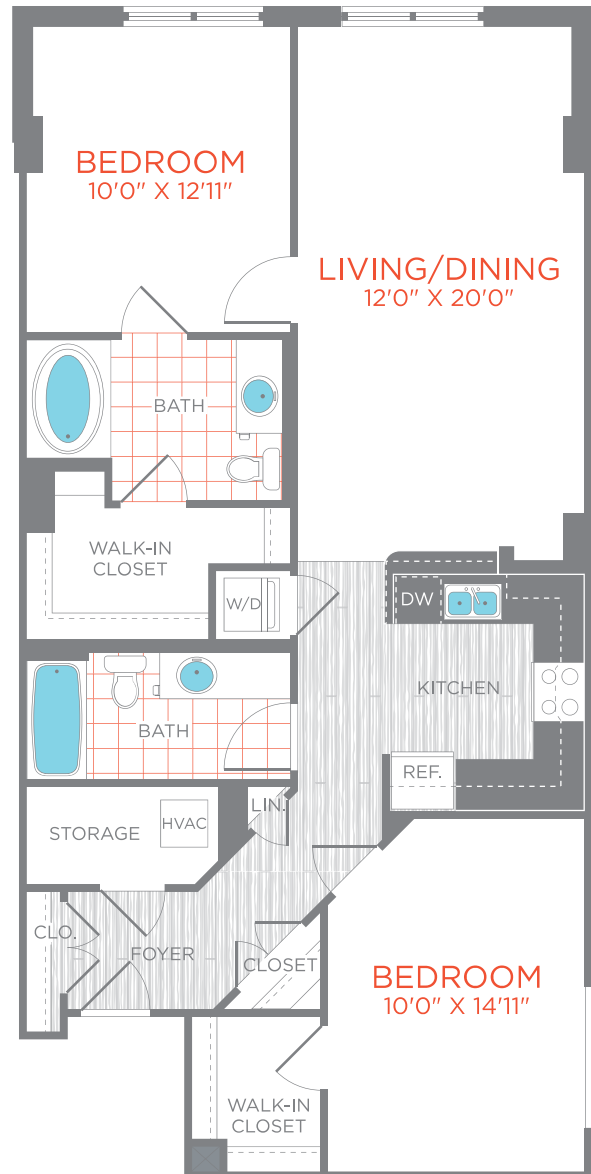

70_BC05

2 BED / 2 BATH

1150

SQ. FT.

Seventy |  1Hundred

70 I St SE | Washington, DC 20003

www.seventy1hundred.com

Floor plans are artist's rendering. All dimensions are approximate. Actual product and specifications may vary in dimension or detail. Not all features are available in every apartment. Prices and availability are subject to change. Please see a representative for details.