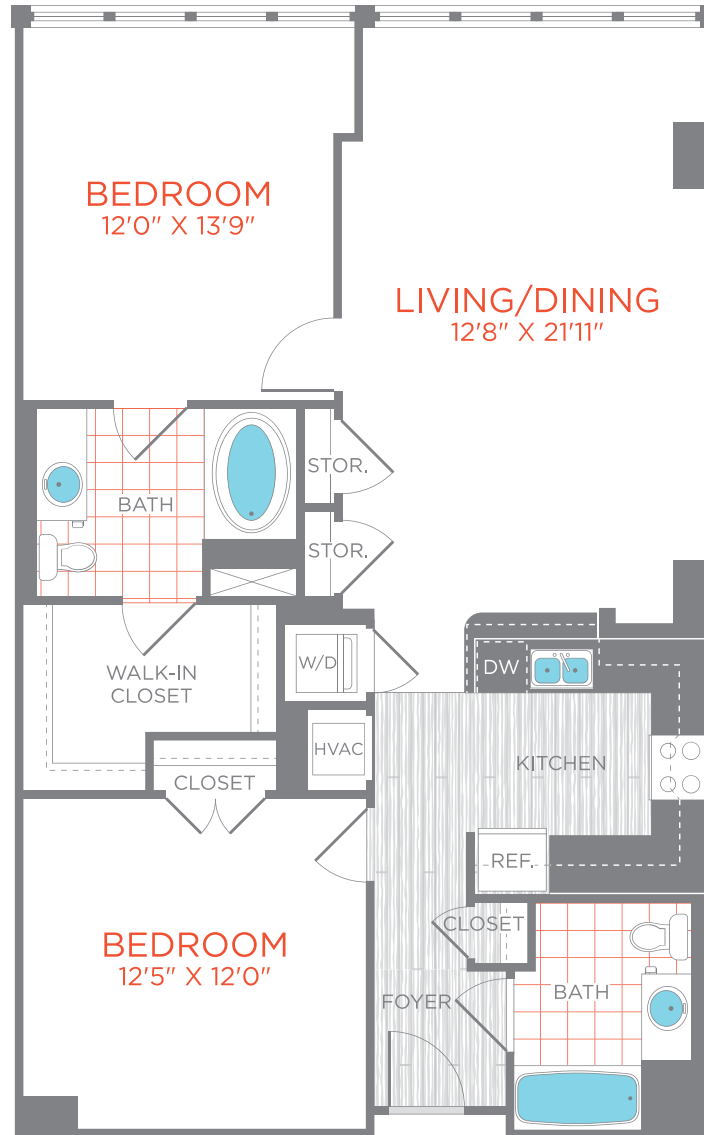

# 70\_ABD08

1 BED / 2 BATH / DEN

# 1159

SQ. FT.

Seventy | 100 | 1Hundred

70 I St SE | Washington, DC 20003

[www.seventy1hundred.com](http://www.seventy1hundred.com)

*Floor plans are artist's rendering. All dimensions are approximate. Actual product and specifications may vary in dimension or detail. Not all features are available in every apartment. Prices and availability are subject to change. Please see a representative for details.*