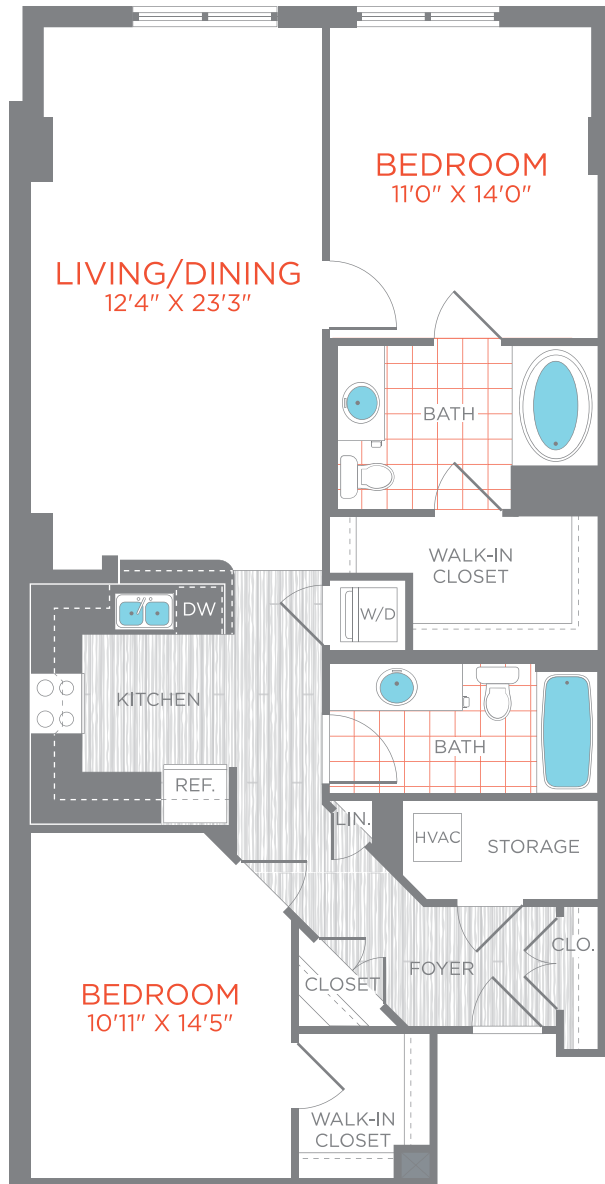

70_ABD07

1 BED / 2 BATH / DEN

1147

SQ. FT.

Seventy |  1Hundred

70 I St SE | Washington, DC 20003

www.seventy1hundred.com

Floor plans are artist's rendering. All dimensions are approximate. Actual product and specifications may vary in dimension or detail. Not all features are available in every apartment. Prices and availability are subject to change. Please see a representative for details.