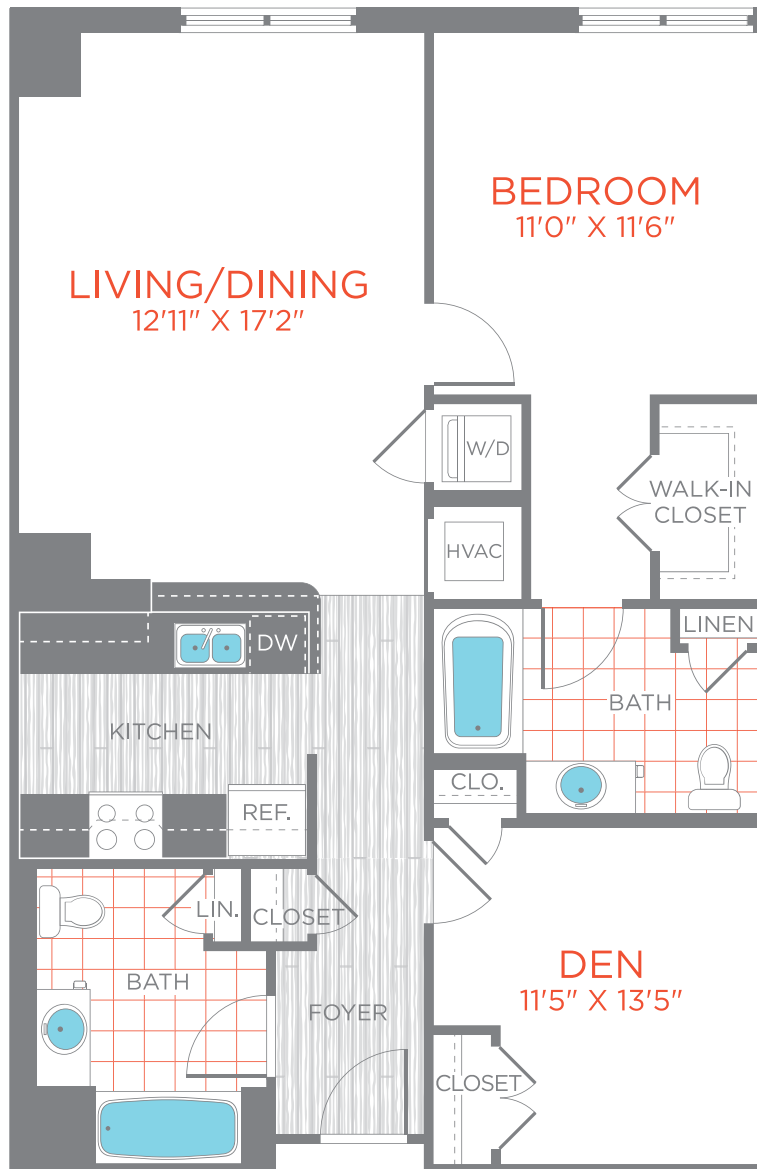

70_ABD05

1 BED / 2 BATH / DEN

1006

SQ. FT.

Seventy |  1Hundred

70 I St SE | Washington, DC 20003

www.seventy1hundred.com

Floor plans are artist's rendering. All dimensions are approximate. Actual product and specifications may vary in dimension or detail. Not all features are available in every apartment. Prices and availability are subject to change. Please see a representative for details.