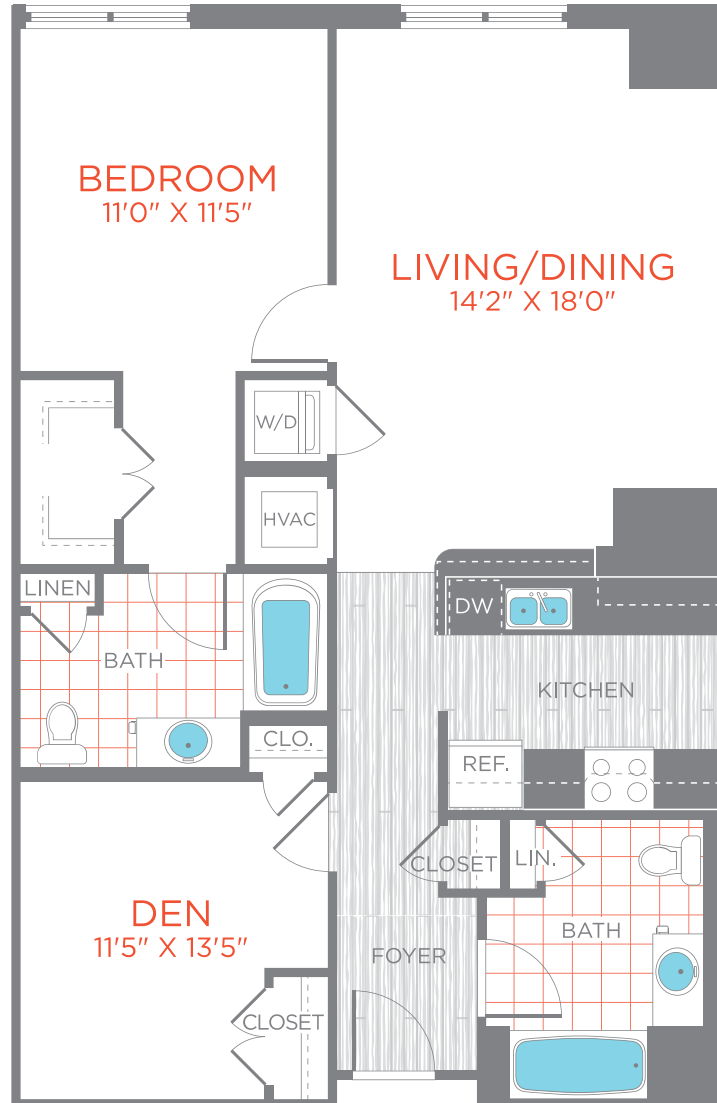

70_ABD04

1 BED / 2 BATH / DEN

1004

SQ. FT.

Seventy | 100

70 I St SE | Washington, DC 20003

www.seventy1hundred.com

Floor plans are artist's rendering. All dimensions are approximate. Actual product and specifications may vary in dimension or detail. Not all features are available in every apartment. Prices and availability are subject to change. Please see a representative for details.