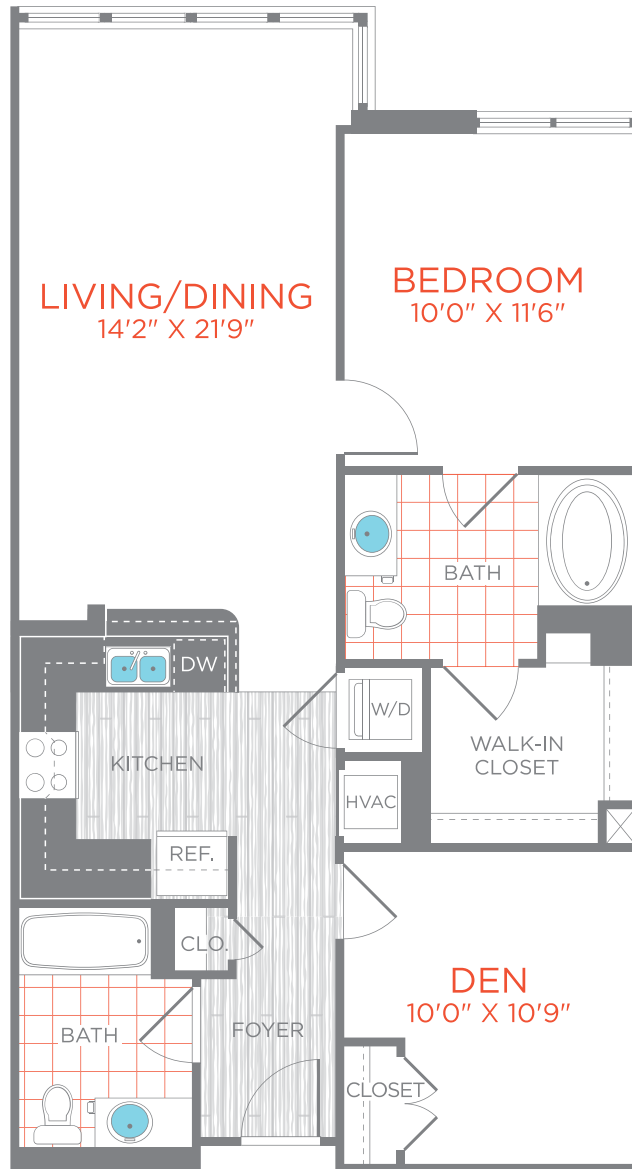

70_ABD01

1 BED / 2 BATH / DEN

973

SQ. FT.

Seventy |  1Hundred

70 I St SE | Washington, DC 20003

www.seventy1hundred.com

Floor plans are artist's rendering. All dimensions are approximate. Actual product and specifications may vary in dimension or detail. Not all features are available in every apartment. Prices and availability are subject to change. Please see a representative for details.