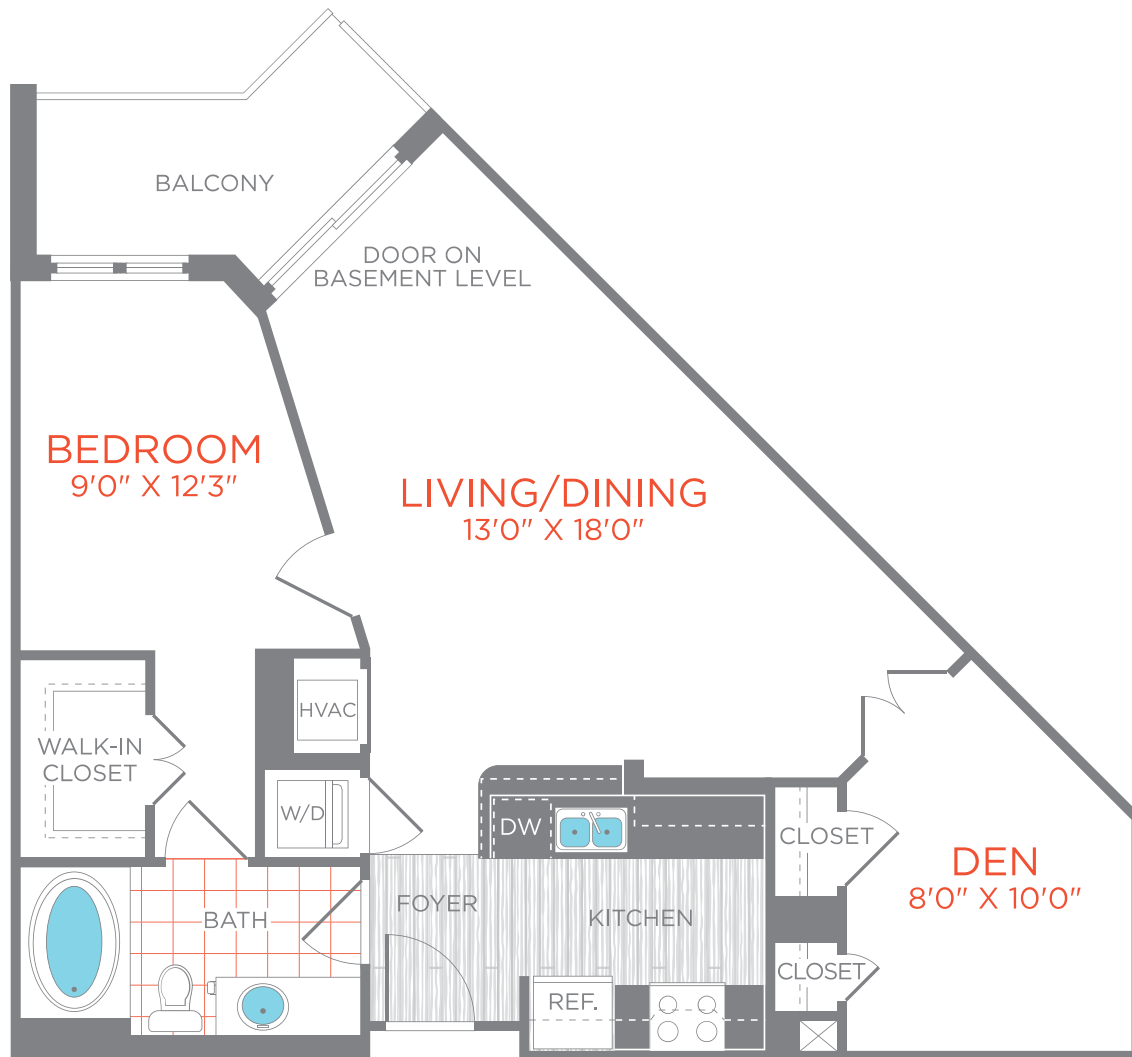

70_AAD01

1 BED / 1 BATH / DEN

838

SQ. FT.

Seventy | 100 | 1Hundred

70 I St SE | Washington, DC 20003

www.seventy1hundred.com

Floor plans are artist's rendering. All dimensions are approximate. Actual product and specifications may vary in dimension or detail. Not all features are available in every apartment. Prices and availability are subject to change. Please see a representative for details.