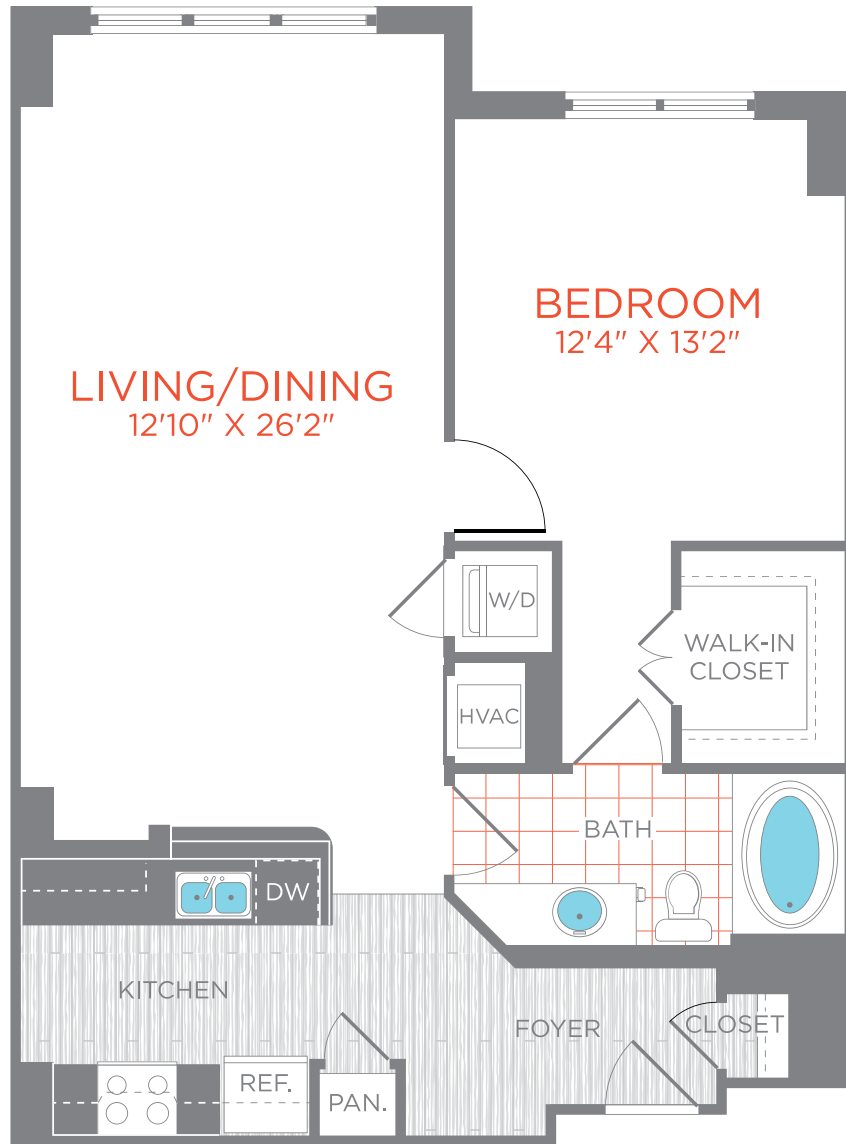

# 70\_AA22

1 BED / 1 BATH

# 898

SQ. FT.

Seventy | 100 | 1Hundred

70 I St SE | Washington, DC 20003

[www.seventy1hundred.com](http://www.seventy1hundred.com)

*Floor plans are artist's rendering. All dimensions are approximate. Actual product and specifications may vary in dimension or detail. Not all features are available in every apartment. Prices and availability are subject to change. Please see a representative for details.*