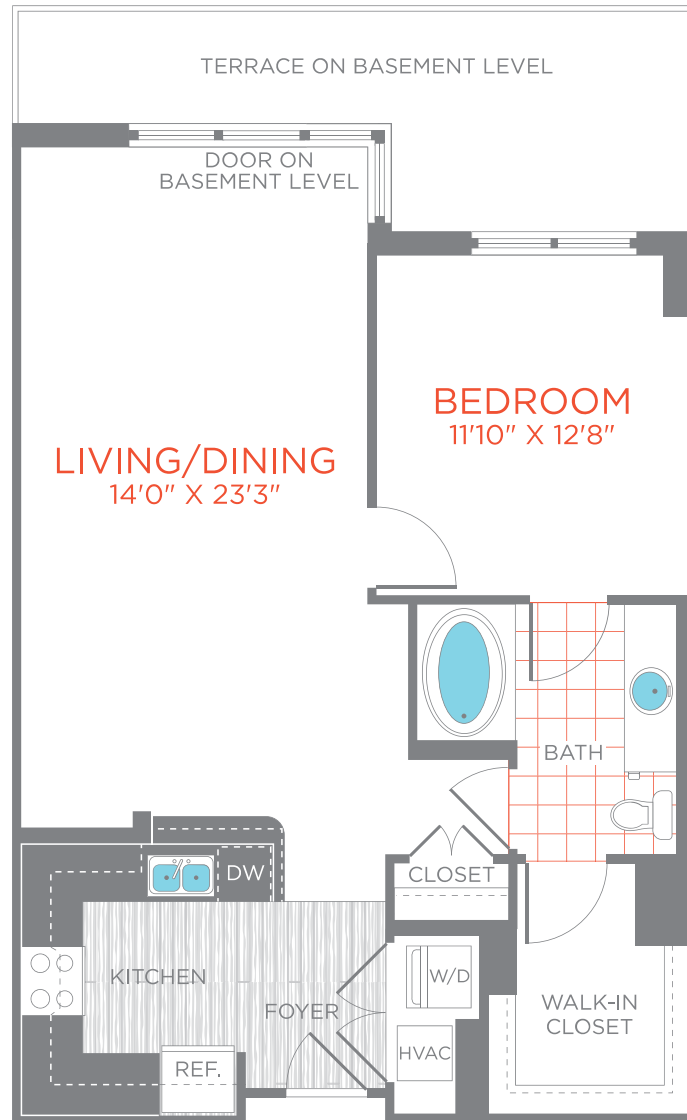

70_AA21

1 BED / 1 BATH

841

SQ. FT.

Seventy |  1Hundred

70 I St SE | Washington, DC 20003

www.seventy1hundred.com

Floor plans are artist's rendering. All dimensions are approximate. Actual product and specifications may vary in dimension or detail. Not all features are available in every apartment. Prices and availability are subject to change. Please see a representative for details.