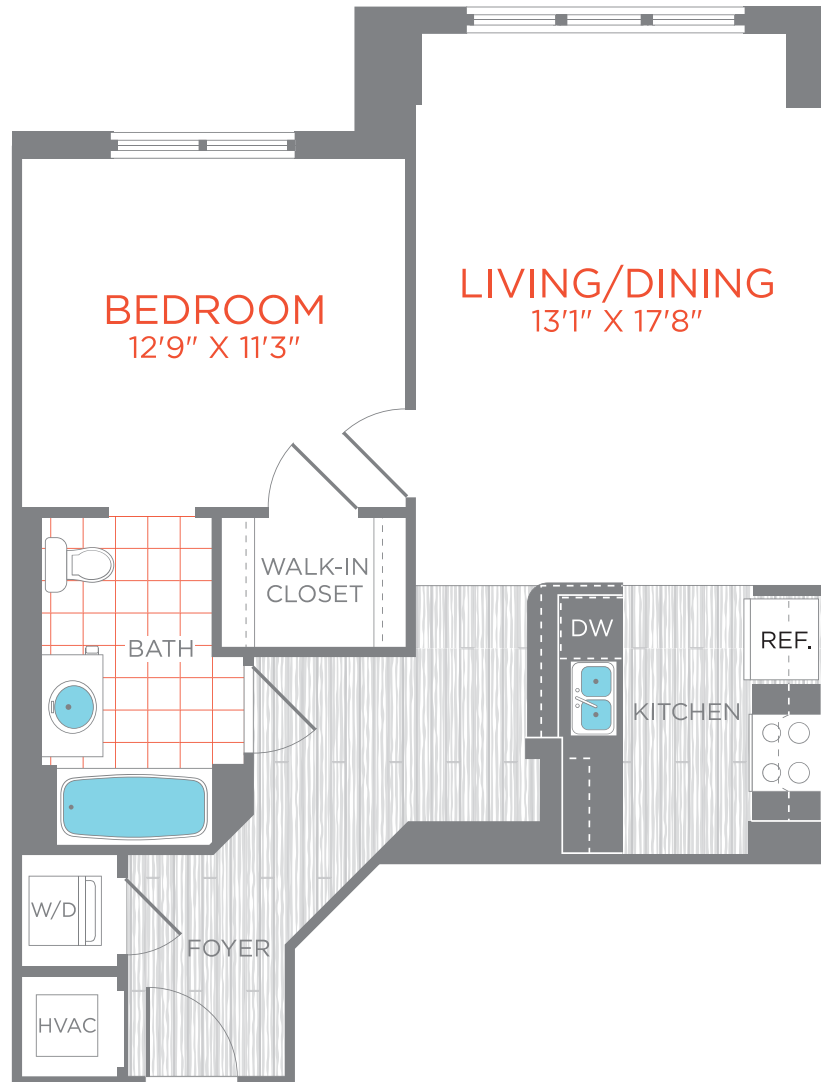

# 70\_AA17

1 BED / 1 BATH

# 761

SQ. FT.

Seventy |  1Hundred

70 I St SE | Washington, DC 20003

[www.seventy1hundred.com](http://www.seventy1hundred.com)

*Floor plans are artist's rendering. All dimensions are approximate. Actual product and specifications may vary in dimension or detail. Not all features are available in every apartment. Prices and availability are subject to change. Please see a representative for details.*