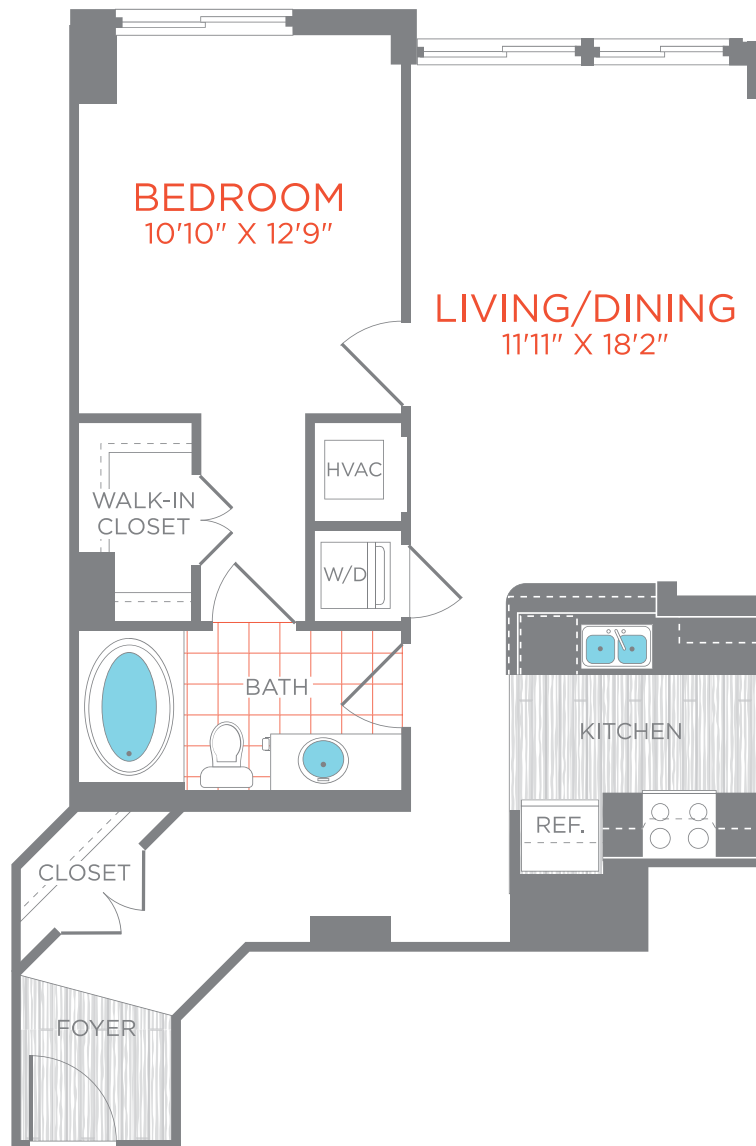

70_AA16

1 BED / 1 BATH

758

SQ. FT.

Seventy |  1Hundred

70 I St SE | Washington, DC 20003

www.seventy1hundred.com

Floor plans are artist's rendering. All dimensions are approximate. Actual product and specifications may vary in dimension or detail. Not all features are available in every apartment. Prices and availability are subject to change. Please see a representative for details.