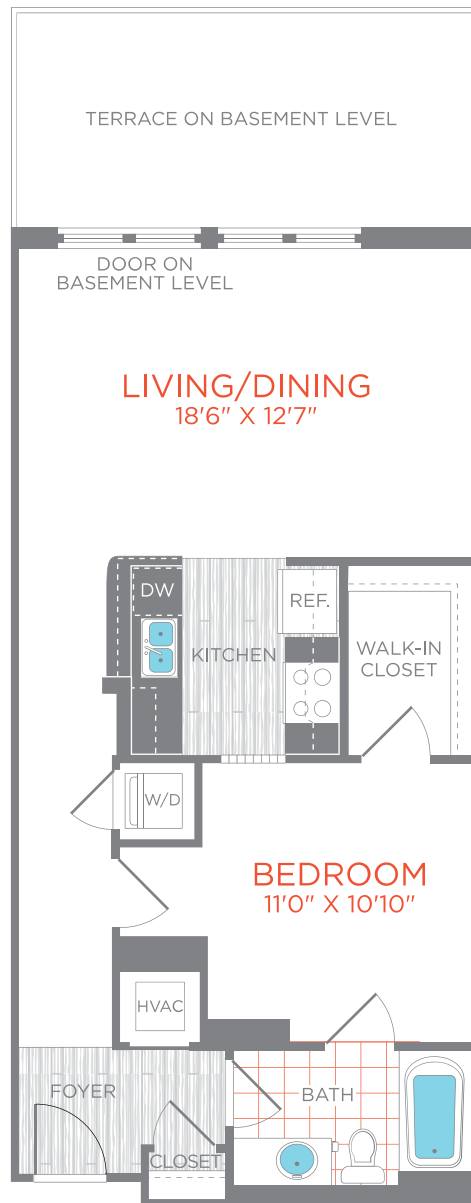

70_AA15

1 BED / 1 BATH

752

SQ. FT.

Seventy |  1Hundred

70 I St SE | Washington, DC 20003

www.seventy1hundred.com

Floor plans are artist's rendering. All dimensions are approximate. Actual product and specifications may vary in dimension or detail. Not all features are available in every apartment. Prices and availability are subject to change. Please see a representative for details.