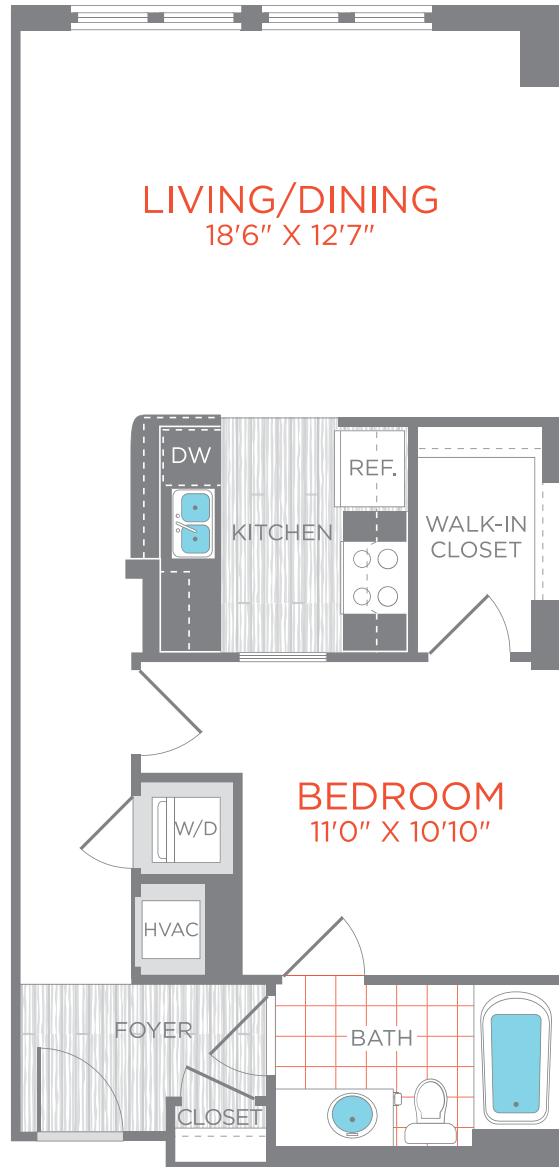

70_AA12

1 BED / 1 BATH

752

SQ. FT.

Seventy |  1Hundred

70 I St SE | Washington, DC 20003

www.seventy1hundred.com

Floor plans are artist's rendering. All dimensions are approximate. Actual product and specifications may vary in dimension or detail. Not all features are available in every apartment. Prices and availability are subject to change. Please see a representative for details.