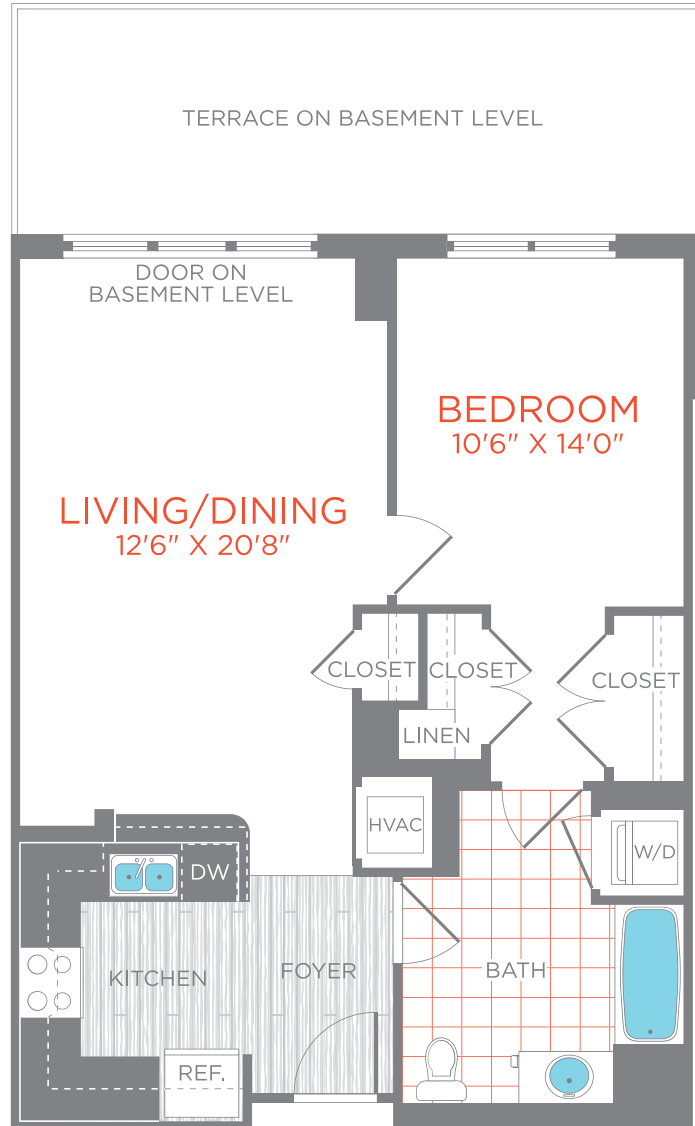

70_AA07

1 BED / 1 BATH

745

SQ. FT.

Seventy |  1Hundred

70 I St SE | Washington, DC 20003

www.seventy1hundred.com

Floor plans are artist's rendering. All dimensions are approximate. Actual product and specifications may vary in dimension or detail. Not all features are available in every apartment. Prices and availability are subject to change. Please see a representative for details.