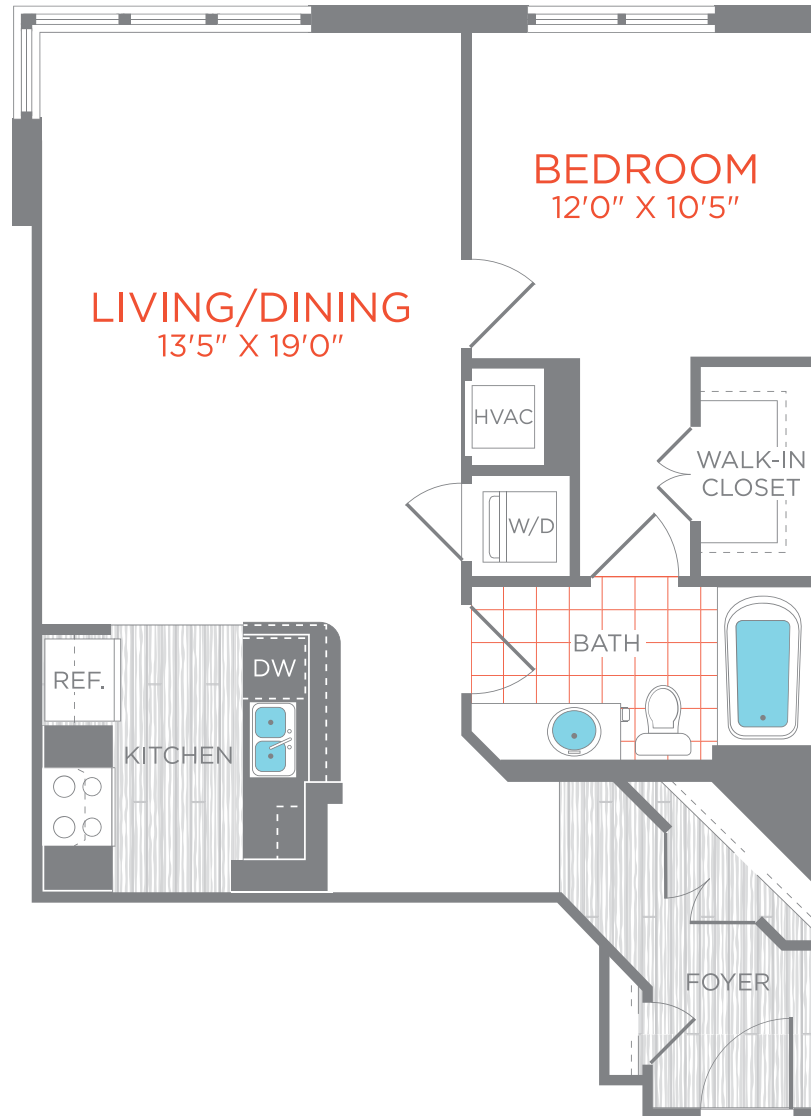

# 70\_AA05

1 BED / 1 BATH

# 737

SQ. FT.

Seventy |  1Hundred

70 I St SE | Washington, DC 20003

[www.seventy1hundred.com](http://www.seventy1hundred.com)

*Floor plans are artist's rendering. All dimensions are approximate. Actual product and specifications may vary in dimension or detail. Not all features are available in every apartment. Prices and availability are subject to change. Please see a representative for details.*