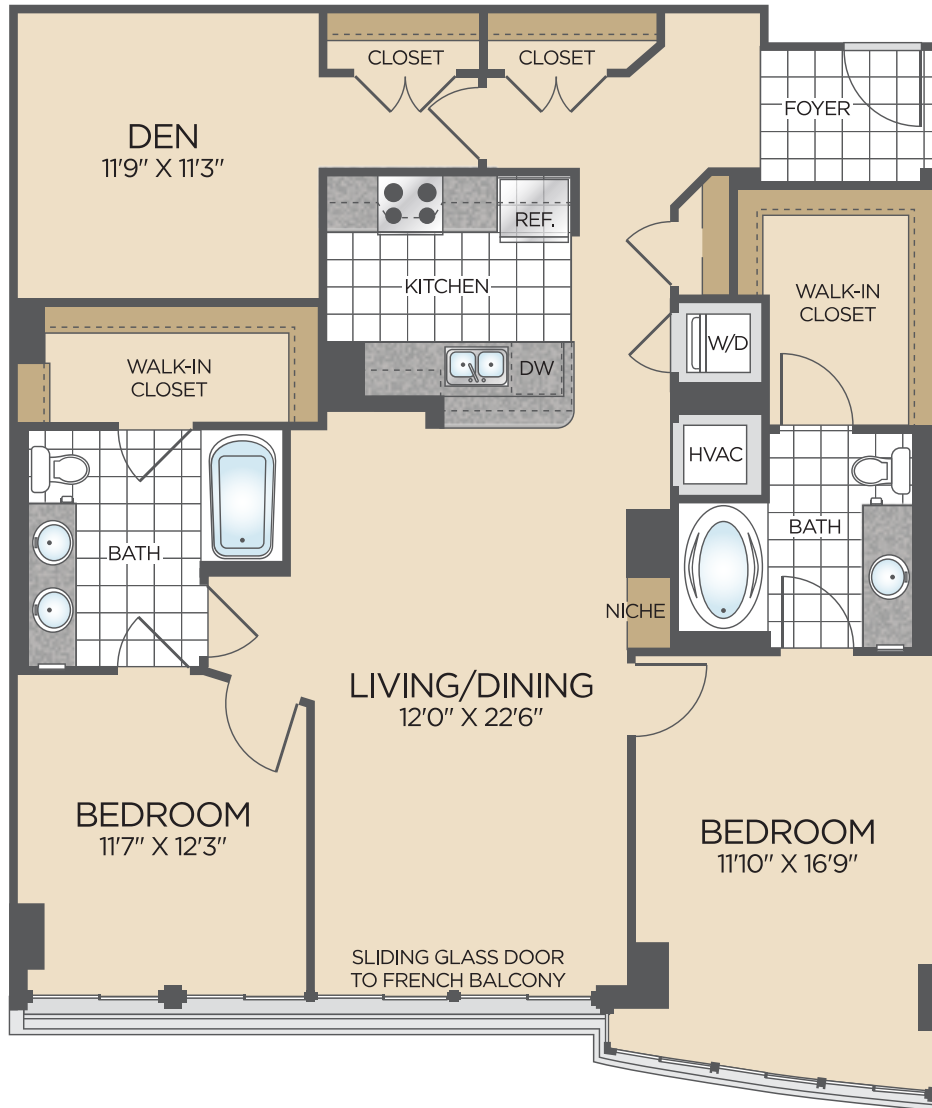

100_bcd1

2 BED / 2 BATH / DEN

1365

SQ. FT.

Seventy |  1Hundred

70 I St SE | Washington, DC 20003

www.seventy1hundred.com

Floor plans are artist's rendering. All dimensions are approximate. Actual product and specifications may vary in dimension or detail. Not all features are available in every apartment. Prices and availability are subject to change. Please see a representative for details.