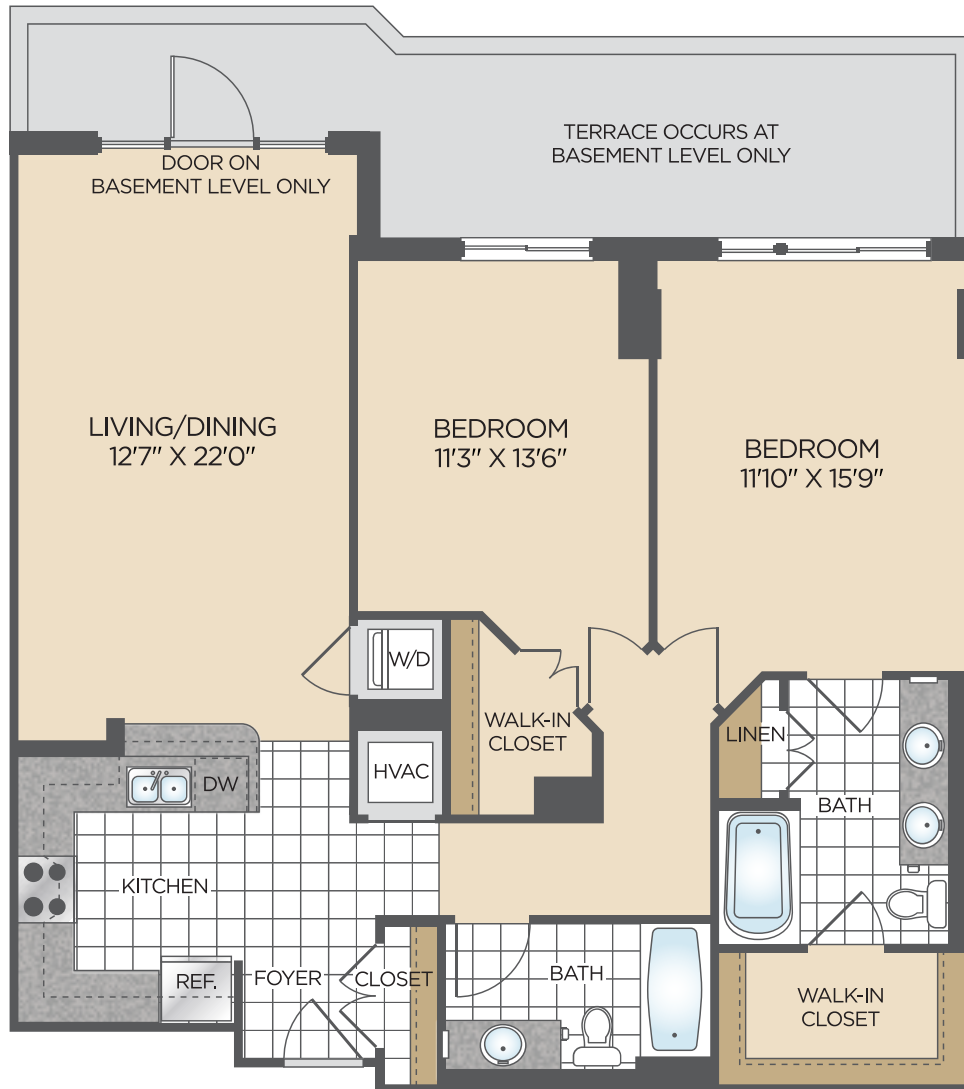

100_bc5

2 BED / 2 BATH

1200

SQ. FT.

Seventy |  1Hundred

70 I St SE | Washington, DC 20003

www.seventy1hundred.com

Floor plans are artist's rendering. All dimensions are approximate. Actual product and specifications may vary in dimension or detail. Not all features are available in every apartment. Prices and availability are subject to change. Please see a representative for details.