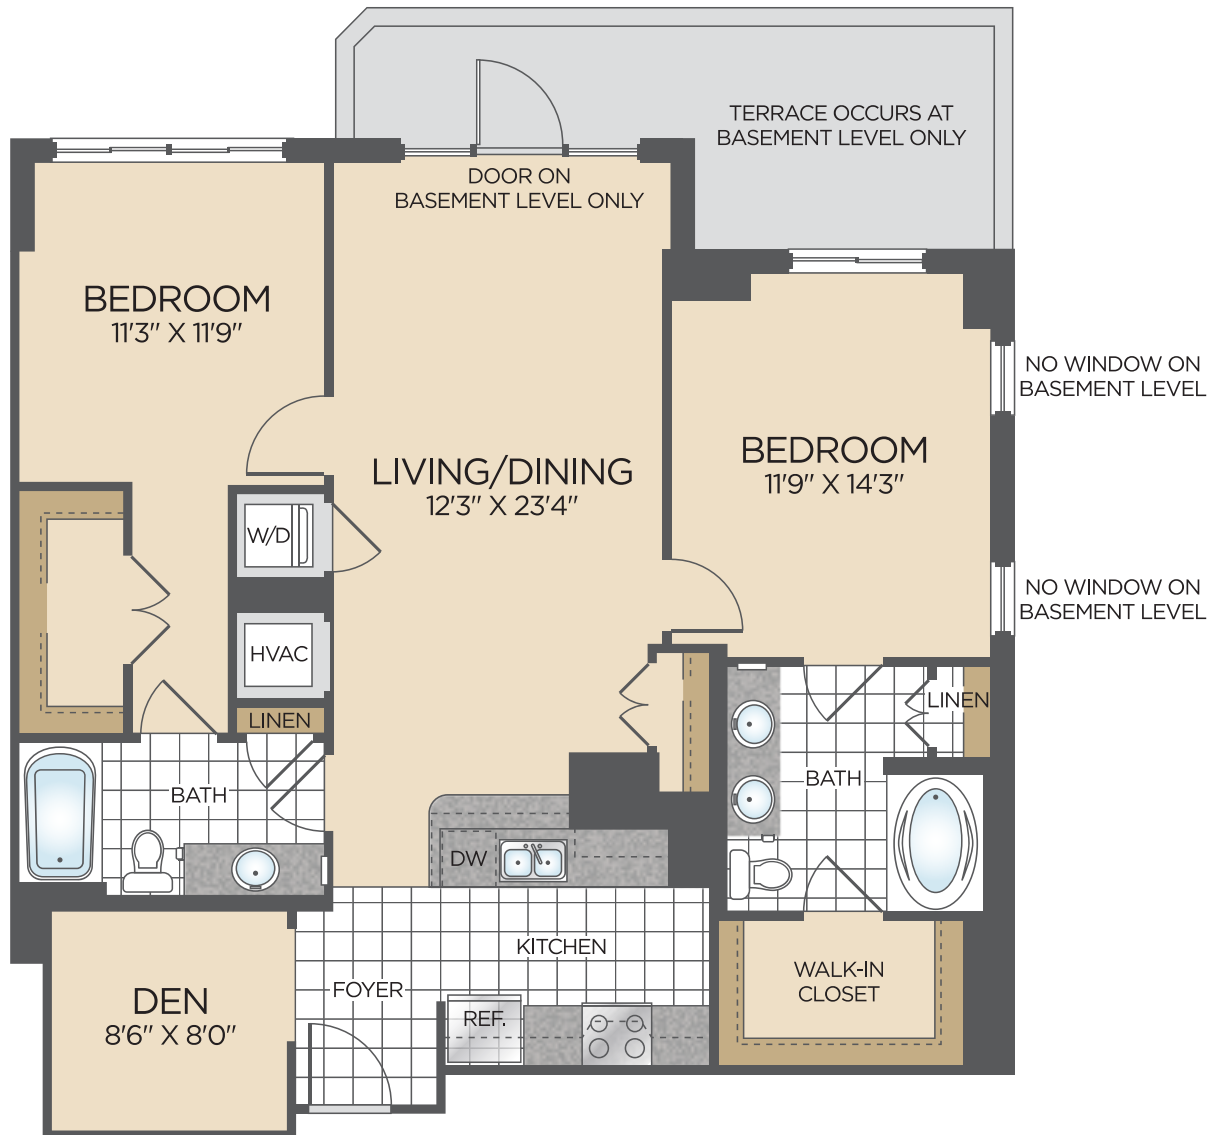

# 100\_bc4

2 BED / 2 BATH

# 1192

SQ. FT.

Seventy | 1Hundred

70 I St SE | Washington, DC 20003

[www.seventy1hundred.com](http://www.seventy1hundred.com)

*Floor plans are artist's rendering. All dimensions are approximate. Actual product and specifications may vary in dimension or detail. Not all features are available in every apartment. Prices and availability are subject to change. Please see a representative for details.*