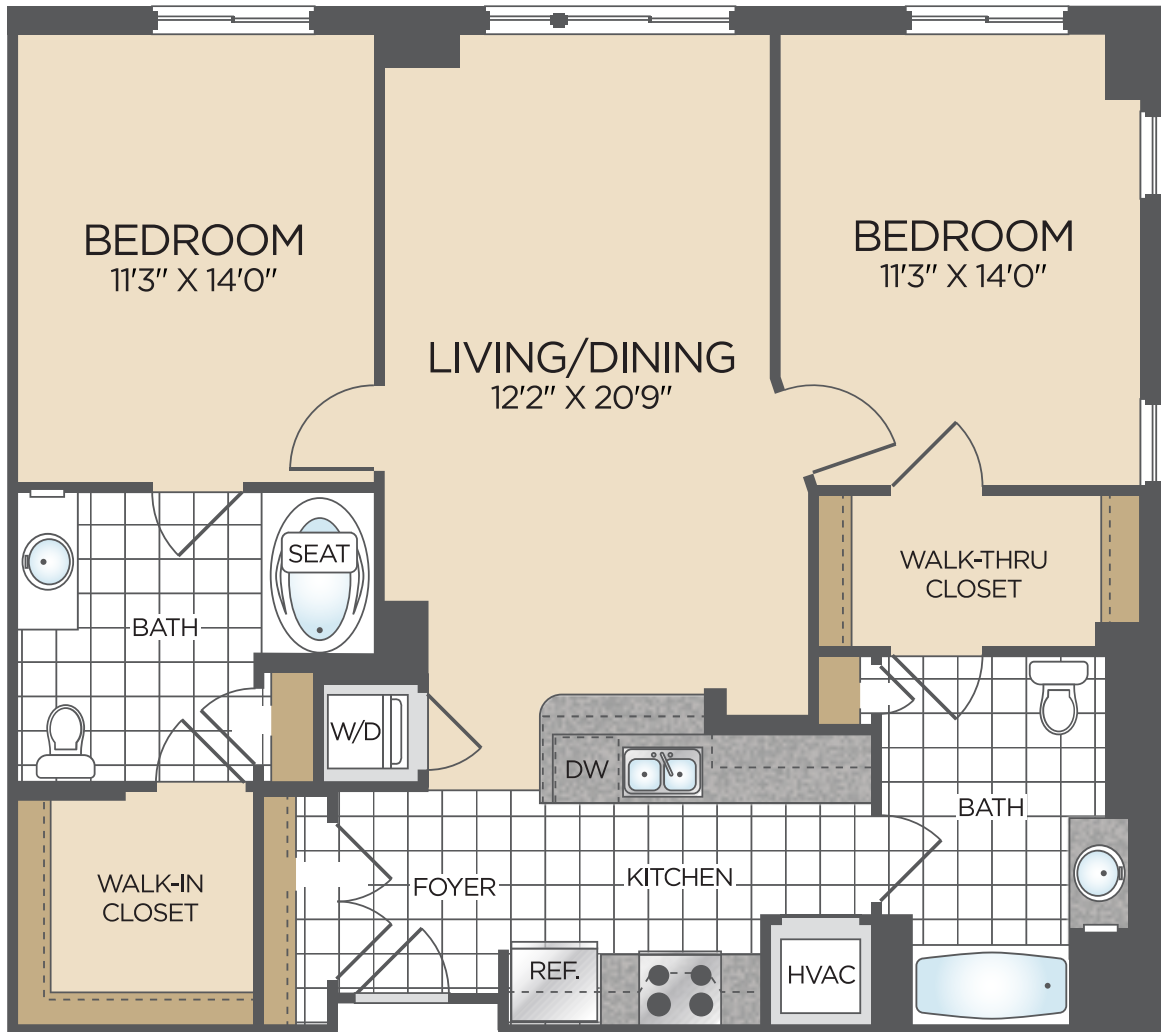

100_bc3

2 BED / 2 BATH

1143

SQ. FT.

Seventy | 1Hundred

70 I St SE | Washington, DC 20003

www.seventy1hundred.com

Floor plans are artist's rendering. All dimensions are approximate. Actual product and specifications may vary in dimension or detail. Not all features are available in every apartment. Prices and availability are subject to change. Please see a representative for details.