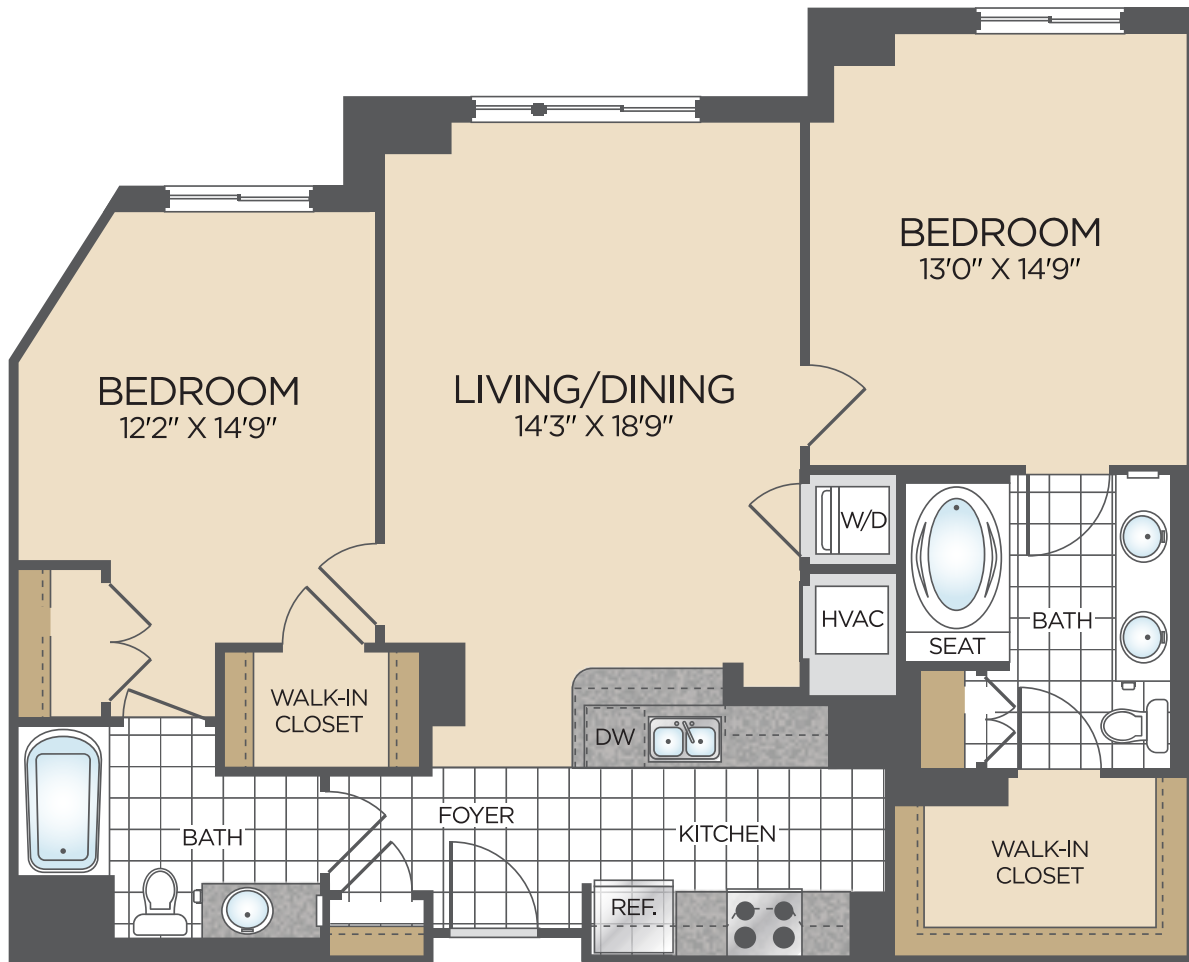

# 100\_bc2

2 BED / 2 BATH

# 1102

SQ. FT.

Seventy |  1Hundred

70 I St SE | Washington, DC 20003

[www.seventy1hundred.com](http://www.seventy1hundred.com)

*Floor plans are artist's rendering. All dimensions are approximate. Actual product and specifications may vary in dimension or detail. Not all features are available in every apartment. Prices and availability are subject to change. Please see a representative for details.*