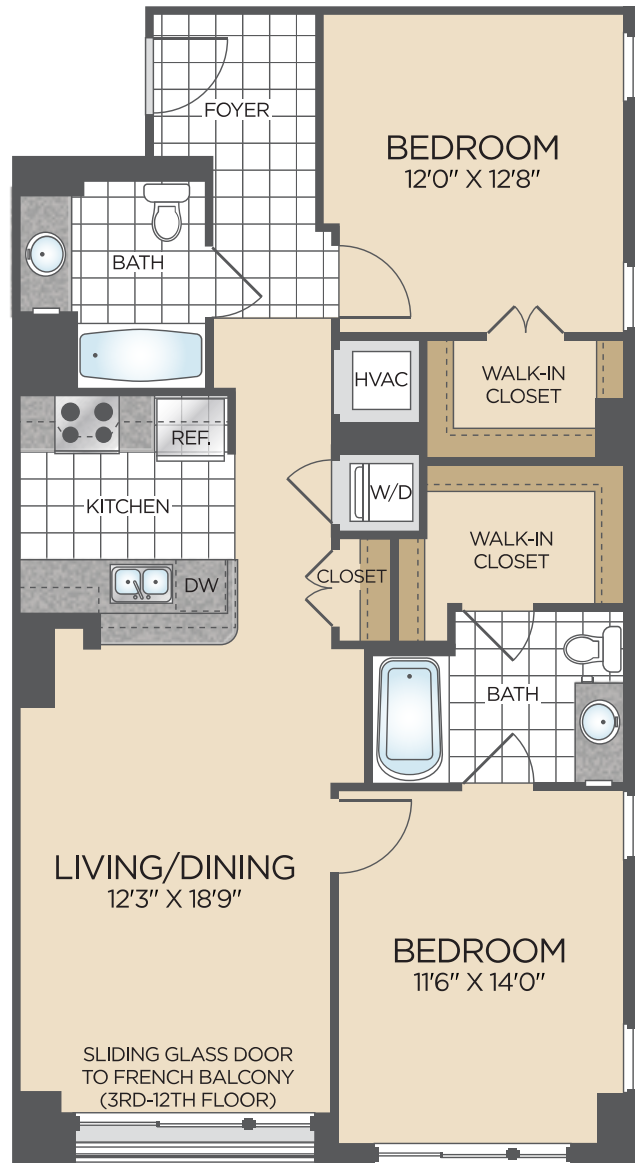

100_bc1

2 BED / 2 BATH

1040

SQ. FT.

Seventy |  1Hundred

70 I St SE | Washington, DC 20003

www.seventy1hundred.com

Floor plans are artist's rendering. All dimensions are approximate. Actual product and specifications may vary in dimension or detail. Not all features are available in every apartment. Prices and availability are subject to change. Please see a representative for details.