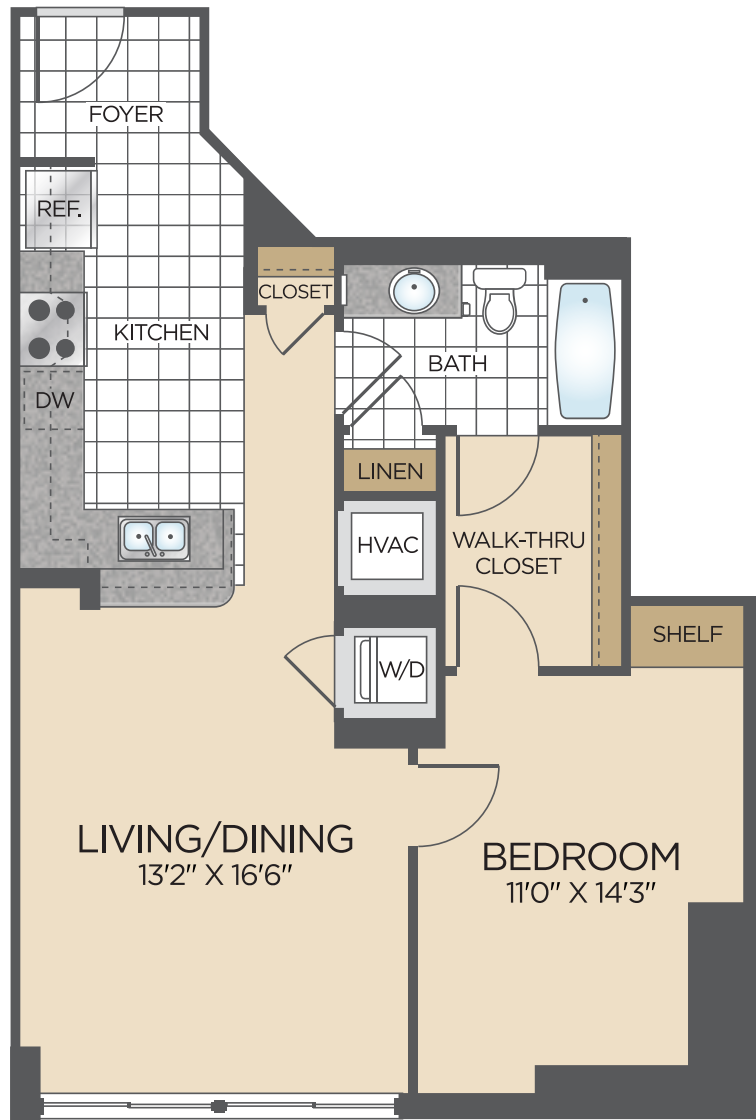

100_as7

STUDIO / 1 BATH

736

SQ. FT.

Seventy |  1Hundred

70 I St SE | Washington, DC 20003

www.seventy1hundred.com

Floor plans are artist's rendering. All dimensions are approximate. Actual product and specifications may vary in dimension or detail. Not all features are available in every apartment. Prices and availability are subject to change. Please see a representative for details.