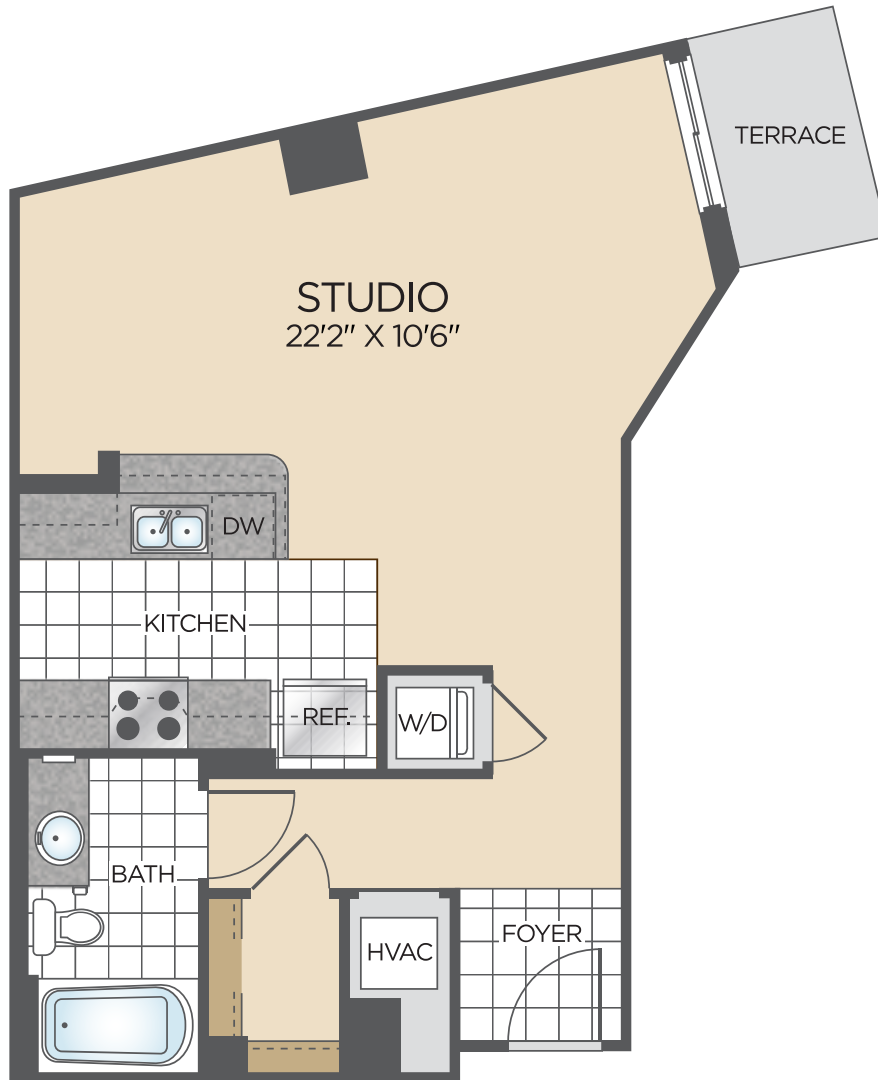

100_as5

STUDIO / 1 BATH

615

SQ. FT.

Seventy |  1Hundred

70 I St SE | Washington, DC 20003

www.seventy1hundred.com

Floor plans are artist's rendering. All dimensions are approximate. Actual product and specifications may vary in dimension or detail. Not all features are available in every apartment. Prices and availability are subject to change. Please see a representative for details.