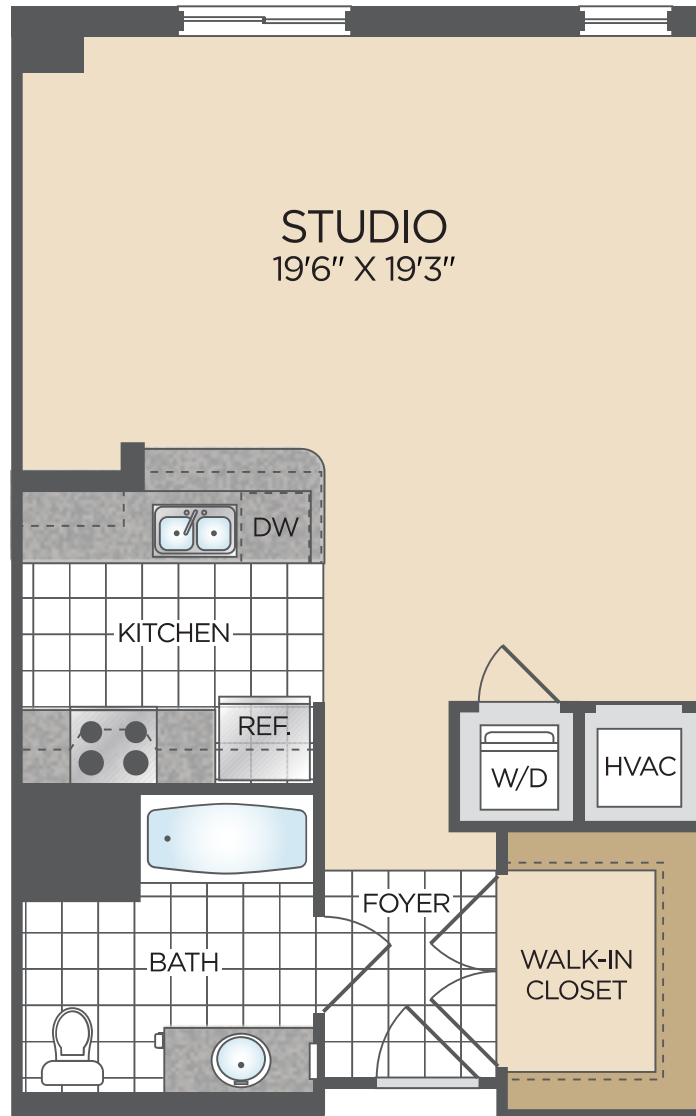

100_as4

STUDIO / 1 BATH

605

SQ. FT.

Seventy |  1Hundred

70 I St SE | Washington, DC 20003

www.seventy1hundred.com

Floor plans are artist's rendering. All dimensions are approximate. Actual product and specifications may vary in dimension or detail. Not all features are available in every apartment. Prices and availability are subject to change. Please see a representative for details.