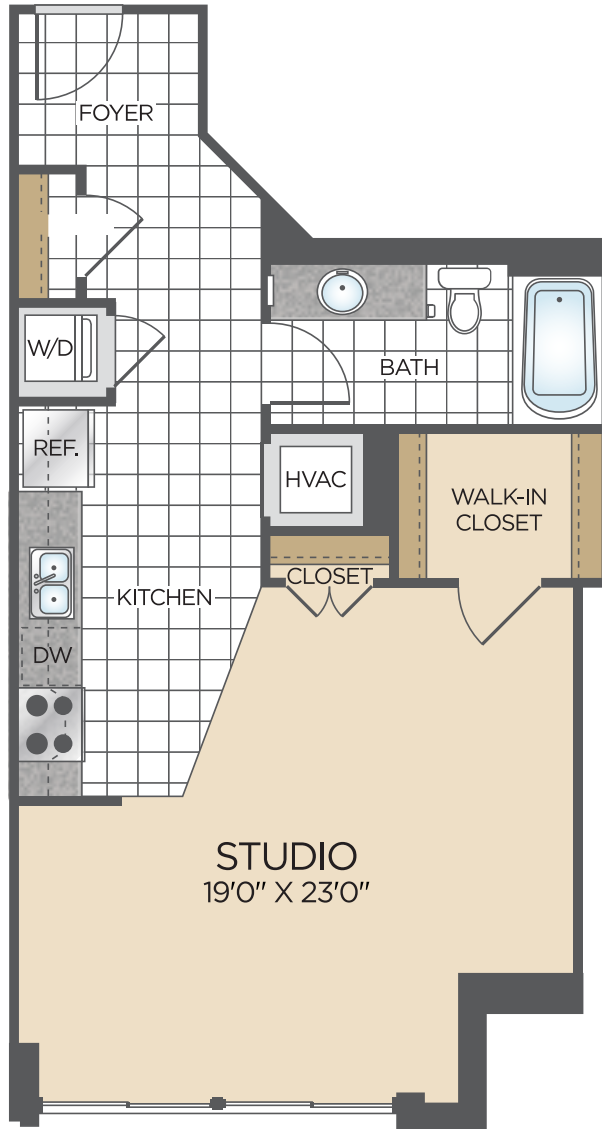

# 100\_as3

STUDIO / 1 BATH

# 534

SQ. FT.

Seventy |  1Hundred

70 I St SE | Washington, DC 20003

[www.seventy1hundred.com](http://www.seventy1hundred.com)

*Floor plans are artist's rendering. All dimensions are approximate. Actual product and specifications may vary in dimension or detail. Not all features are available in every apartment. Prices and availability are subject to change. Please see a representative for details.*