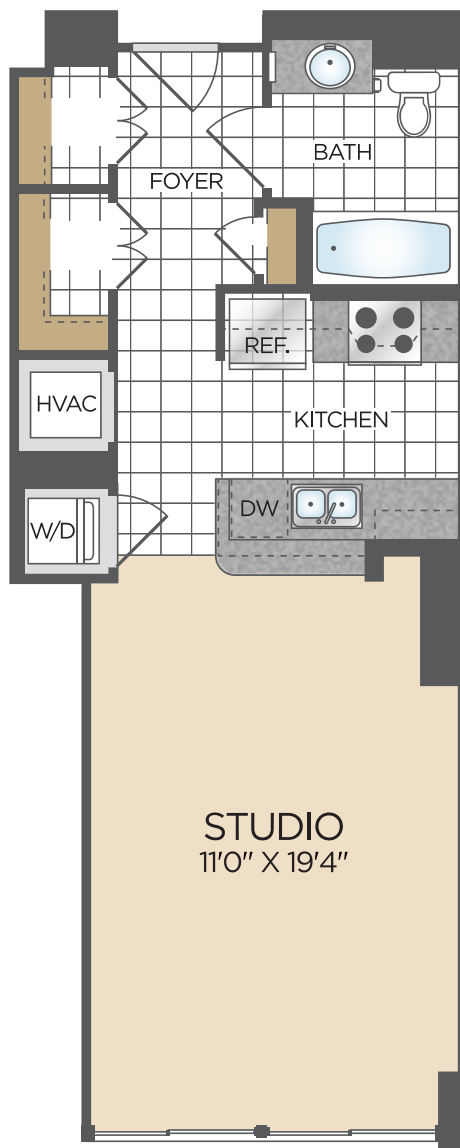

# 100\_as2

STUDIO / 1 BATH

# 533

SQ. FT.

Seventy |  1Hundred

70 I St SE | Washington, DC 20003

[www.seventy1hundred.com](http://www.seventy1hundred.com)

*Floor plans are artist's rendering. All dimensions are approximate. Actual product and specifications may vary in dimension or detail. Not all features are available in every apartment. Prices and availability are subject to change. Please see a representative for details.*