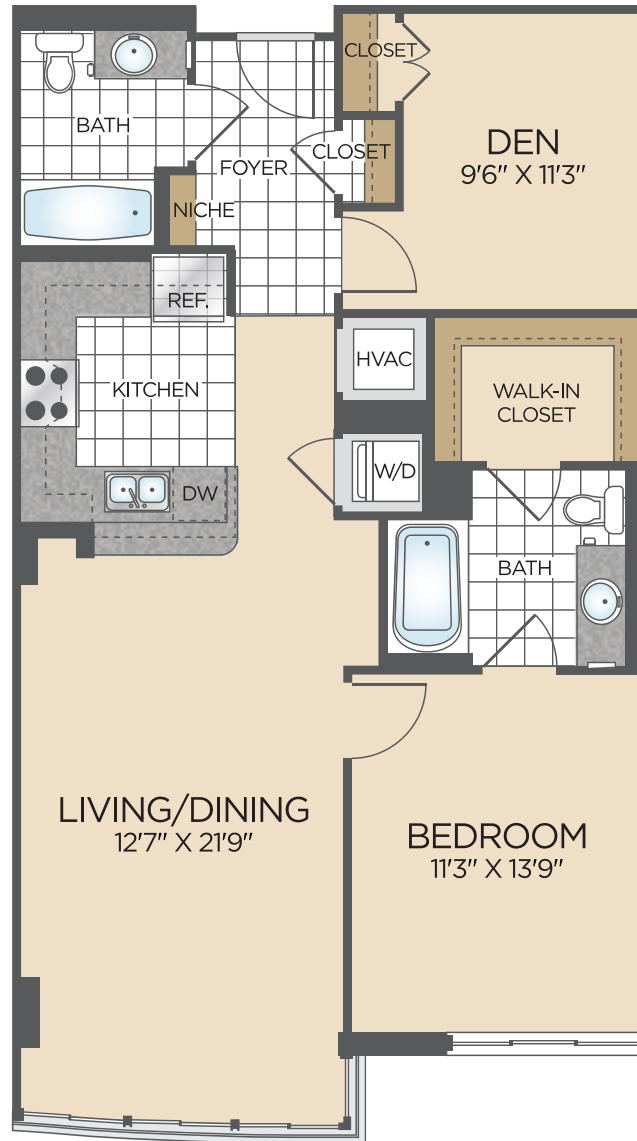

100_acd7

1 BED / 2 BATH / DEN

996

SQ. FT.

Seventy |  1Hundred

70 I St SE | Washington, DC 20003

www.seventy1hundred.com

Floor plans are artist's rendering. All dimensions are approximate. Actual product and specifications may vary in dimension or detail. Not all features are available in every apartment. Prices and availability are subject to change. Please see a representative for details.