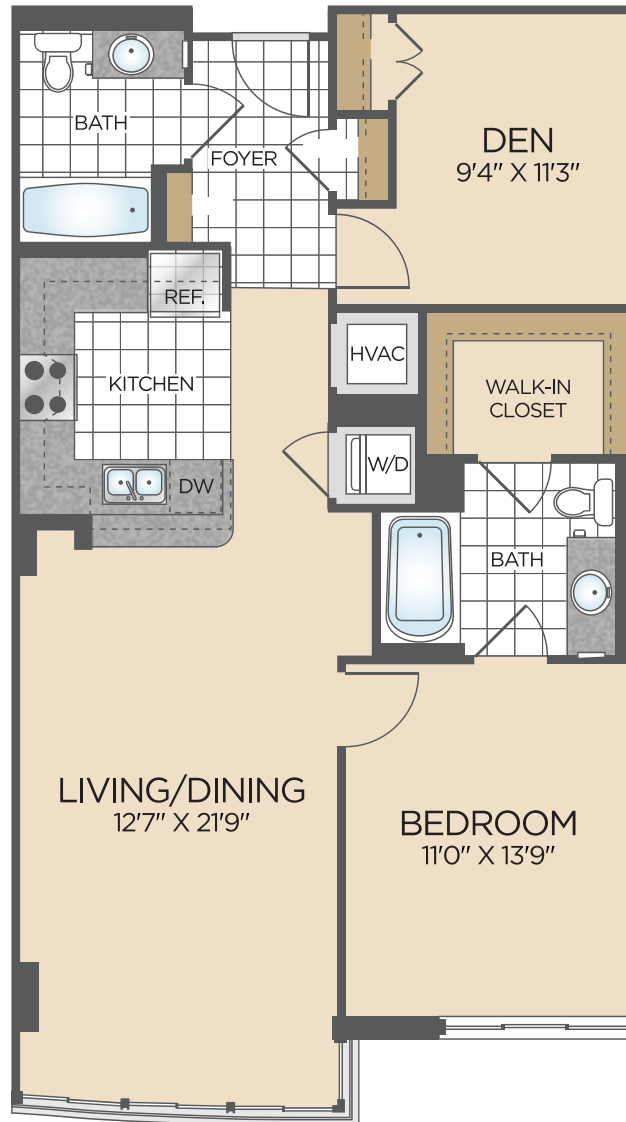

100_acd6

1 BED / 2 BATH / DEN

990

SQ. FT.

Seventy |  1Hundred

70 I St SE | Washington, DC 20003

www.seventy1hundred.com

Floor plans are artist's rendering. All dimensions are approximate. Actual product and specifications may vary in dimension or detail. Not all features are available in every apartment. Prices and availability are subject to change. Please see a representative for details.