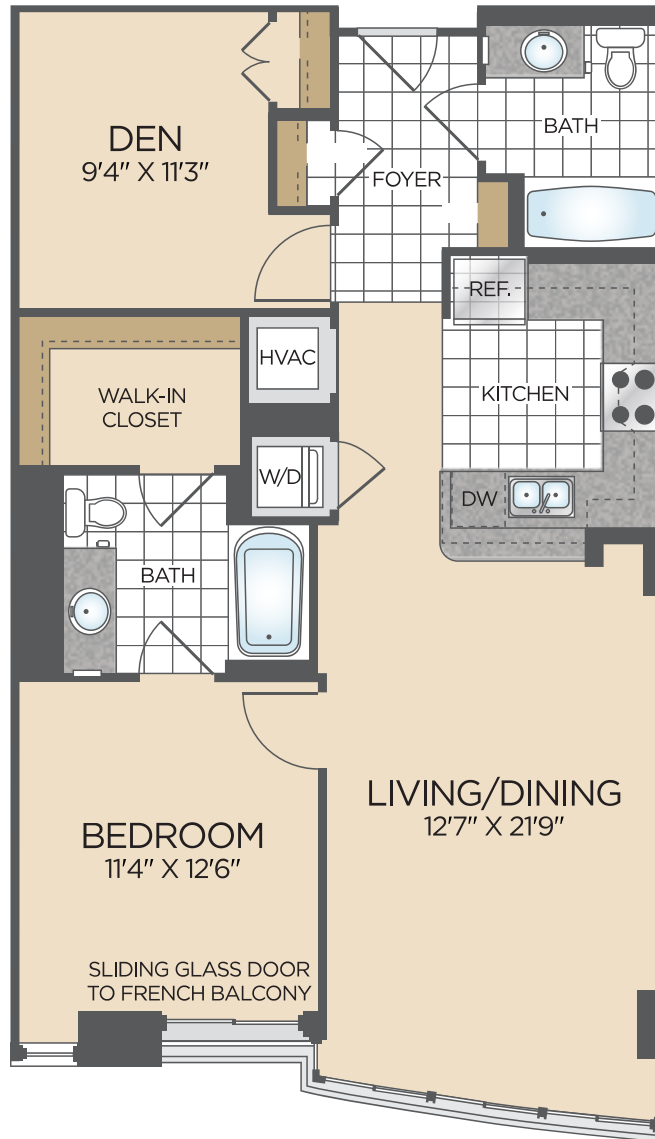

100_acd5

1 BED / 2 BATH / DEN

967

SQ. FT.

Seventy |  1Hundred

70 I St SE | Washington, DC 20003

www.seventy1hundred.com

Floor plans are artist's rendering. All dimensions are approximate. Actual product and specifications may vary in dimension or detail. Not all features are available in every apartment. Prices and availability are subject to change. Please see a representative for details.