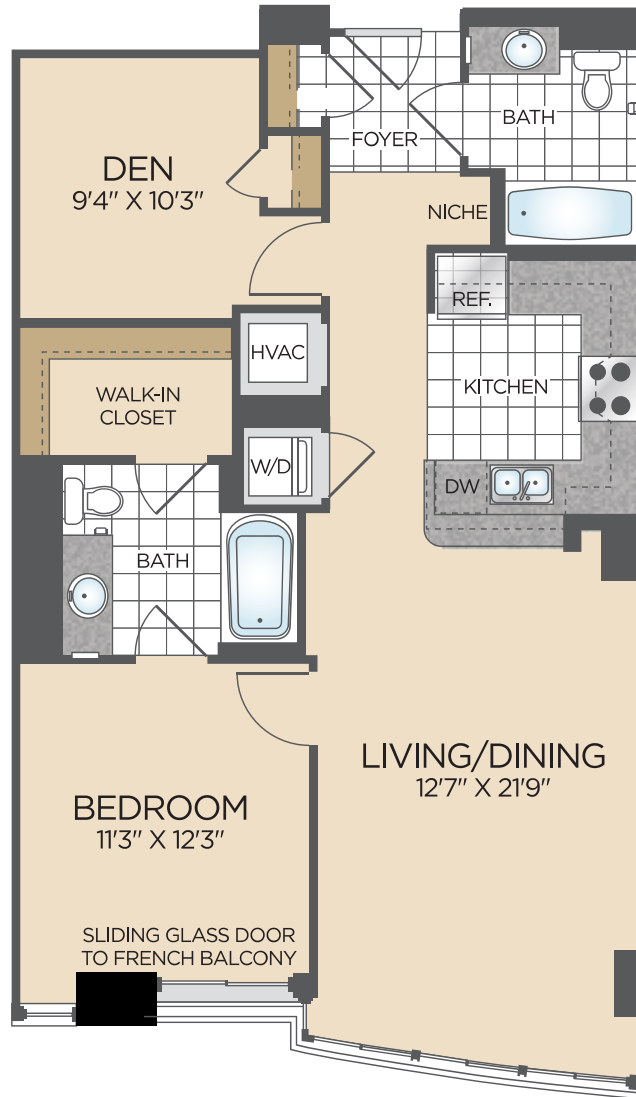

# 100\_acd4

1 BED / 2 BATH / DEN

# 962

SQ. FT.

Seventy | **100** | **100**

70 I St SE | Washington, DC 20003

[www.seventy1hundred.com](http://www.seventy1hundred.com)

*Floor plans are artist's rendering. All dimensions are approximate. Actual product and specifications may vary in dimension or detail. Not all features are available in every apartment. Prices and availability are subject to change. Please see a representative for details.*