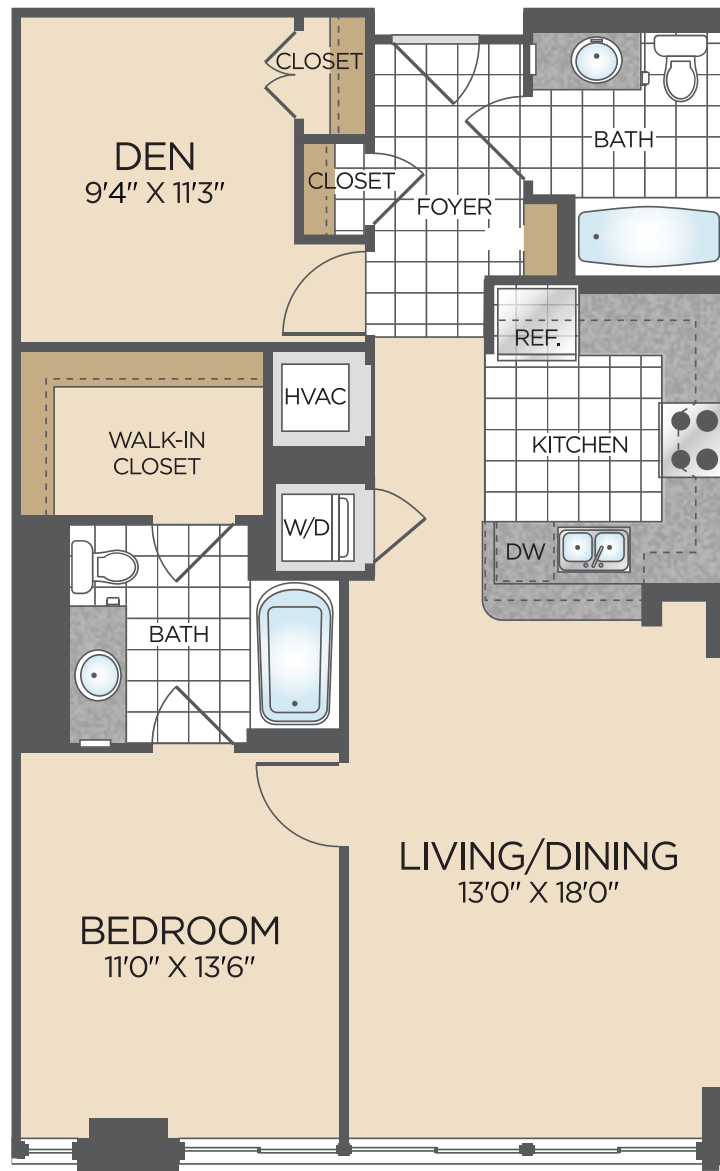

100_acd3

1 BED / 2 BATH / DEN

945

SQ. FT.

Seventy |  1Hundred

70 I St SE | Washington, DC 20003

www.seventy1hundred.com

Floor plans are artist's rendering. All dimensions are approximate. Actual product and specifications may vary in dimension or detail. Not all features are available in every apartment. Prices and availability are subject to change. Please see a representative for details.