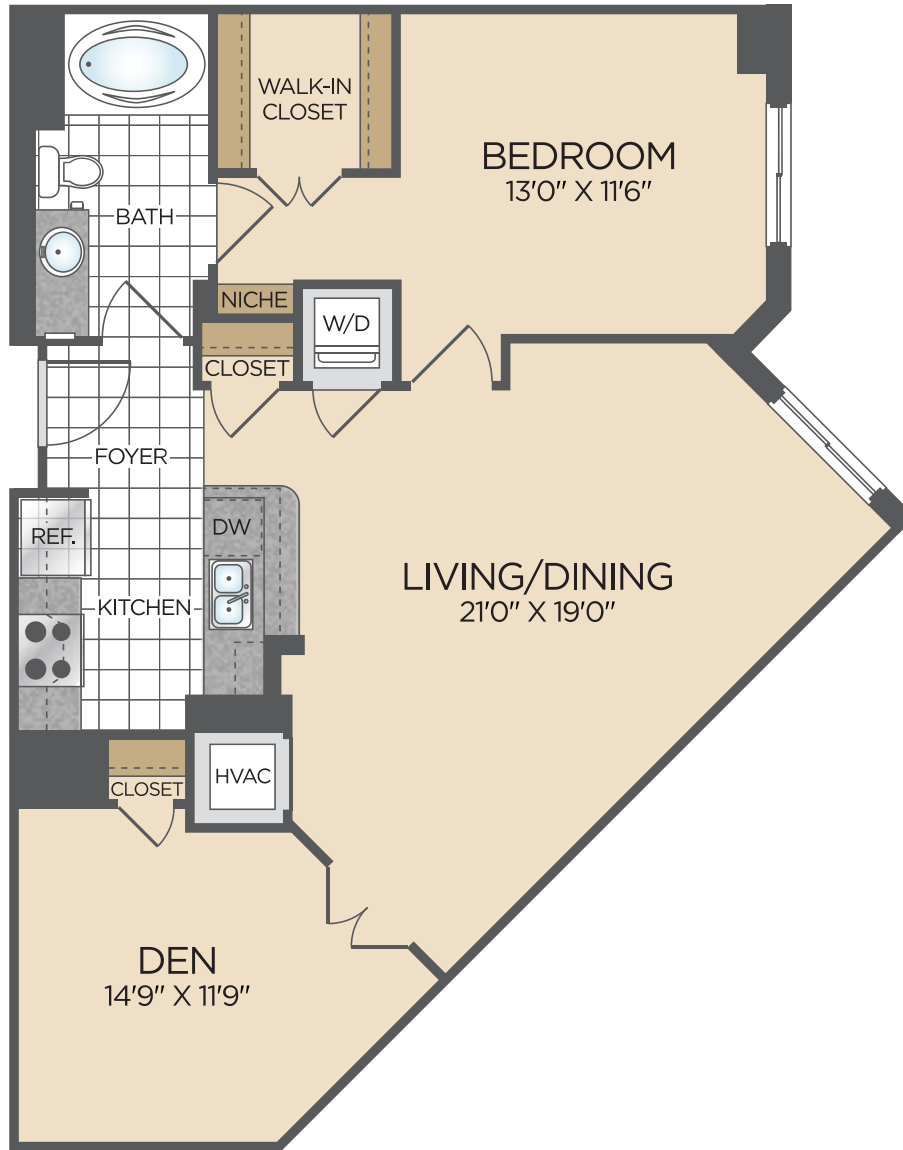

100_aad3

1 BED / 1 BATH / DEN

933

SQ. FT.

Seventy |  1Hundred

70 I St SE | Washington, DC 20003

www.seventy1hundred.com

Floor plans are artist's rendering. All dimensions are approximate. Actual product and specifications may vary in dimension or detail. Not all features are available in every apartment. Prices and availability are subject to change. Please see a representative for details.