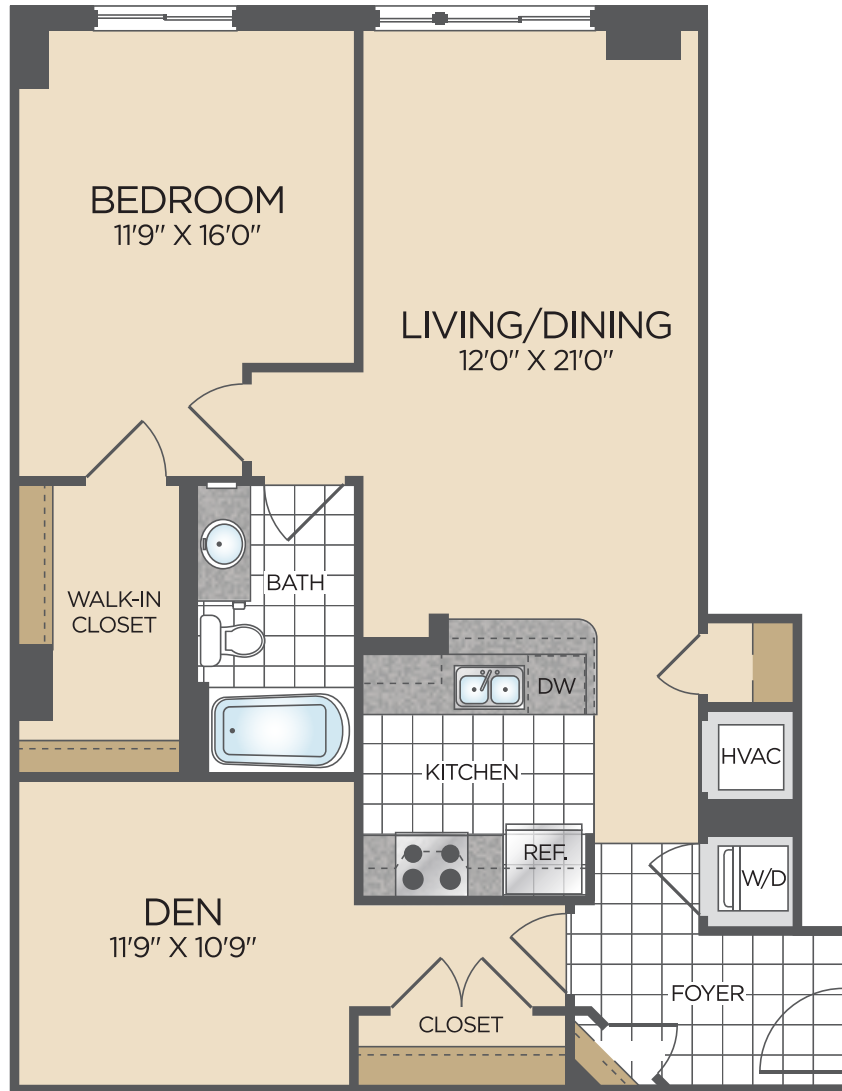

100_aad2

1 BED / 1 BATH / DEN

903

SQ. FT.

Seventy |  1Hundred

70 I St SE | Washington, DC 20003

www.seventy1hundred.com

Floor plans are artist's rendering. All dimensions are approximate. Actual product and specifications may vary in dimension or detail. Not all features are available in every apartment. Prices and availability are subject to change. Please see a representative for details.