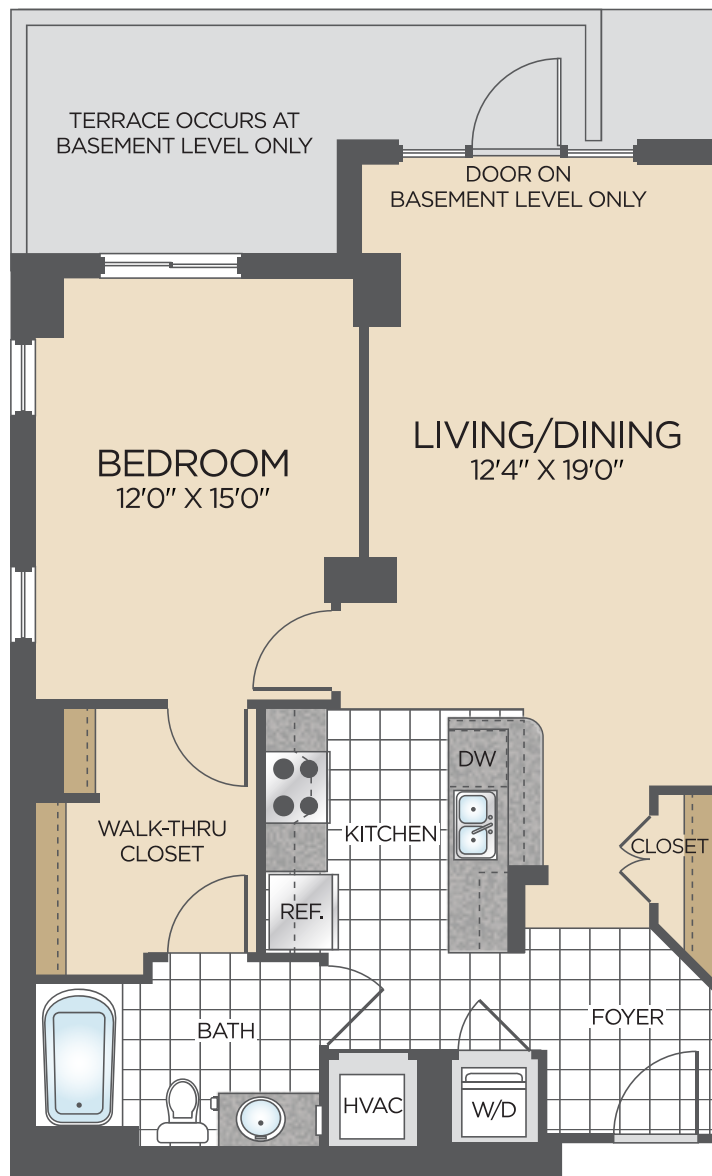

100_aa13

1 BED / 1 BATH

838

SQ. FT.

Seventy |  1Hundred

70 I St SE | Washington, DC 20003

www.seventy1hundred.com

Floor plans are artist's rendering. All dimensions are approximate. Actual product and specifications may vary in dimension or detail. Not all features are available in every apartment. Prices and availability are subject to change. Please see a representative for details.