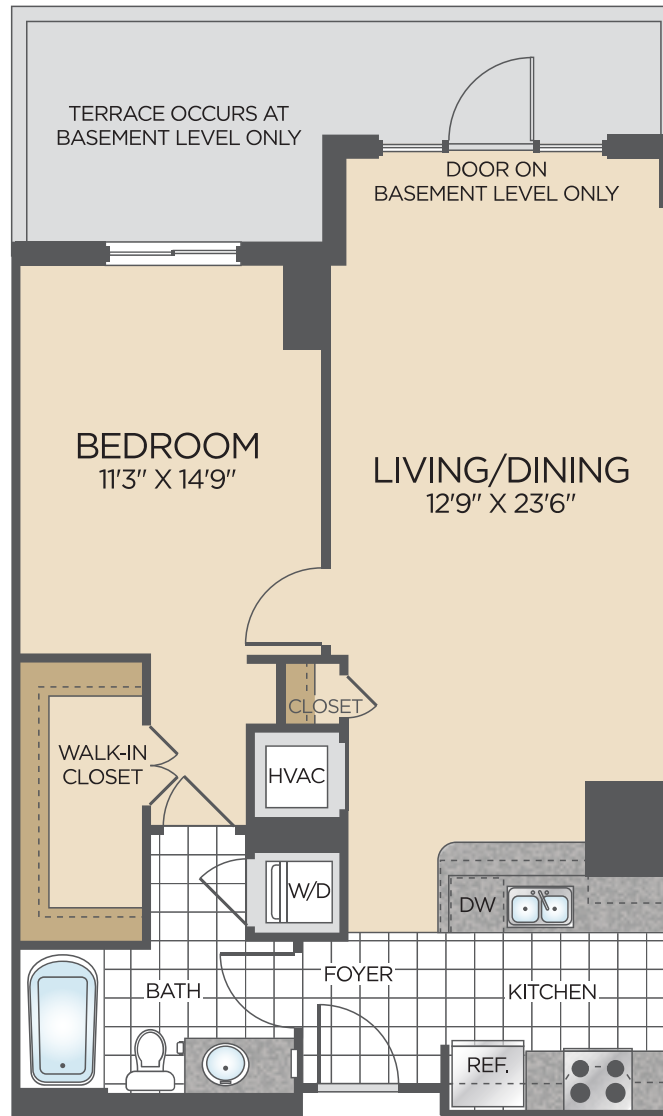

100_aa11

1 BED / 1 BATH

822

SQ. FT.

Seventy |  1Hundred

70 I St SE | Washington, DC 20003

www.seventy1hundred.com

Floor plans are artist's rendering. All dimensions are approximate. Actual product and specifications may vary in dimension or detail. Not all features are available in every apartment. Prices and availability are subject to change. Please see a representative for details.