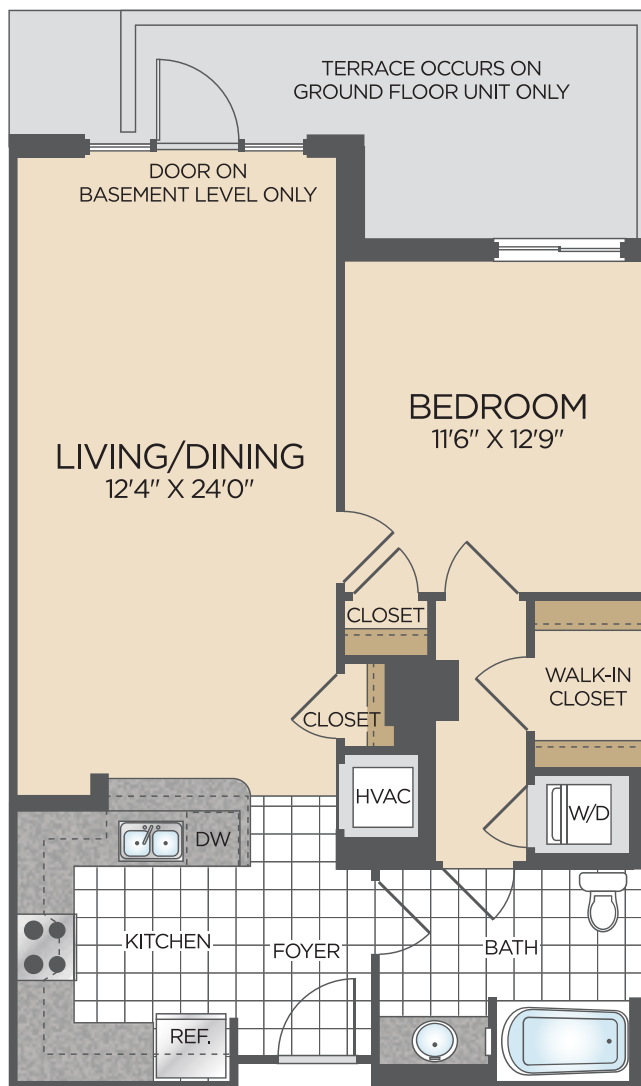

100_aa10

1 BED / 1 BATH

815

SQ. FT.

Seventy |  1Hundred

70 I St SE | Washington, DC 20003

www.seventy1hundred.com

Floor plans are artist's rendering. All dimensions are approximate. Actual product and specifications may vary in dimension or detail. Not all features are available in every apartment. Prices and availability are subject to change. Please see a representative for details.