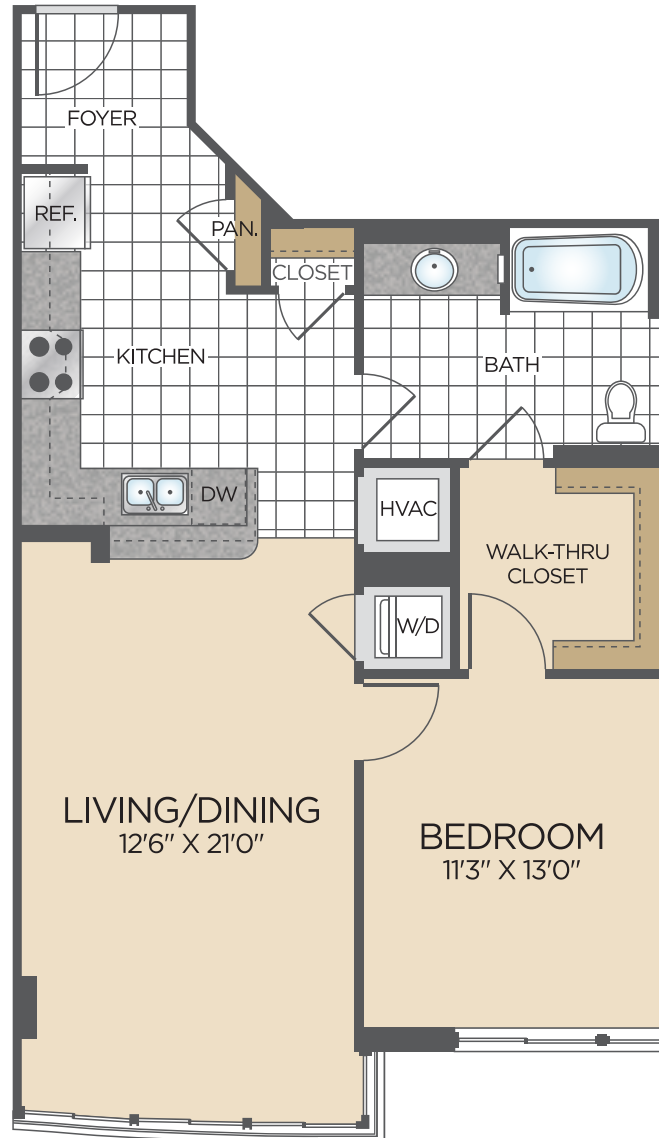

100_aa09

1 BED / 1 BATH

810

SQ. FT.

Seventy | 100 | 1Hundred

70 I St SE | Washington, DC 20003

www.seventy1hundred.com

Floor plans are artist's rendering. All dimensions are approximate. Actual product and specifications may vary in dimension or detail. Not all features are available in every apartment. Prices and availability are subject to change. Please see a representative for details.