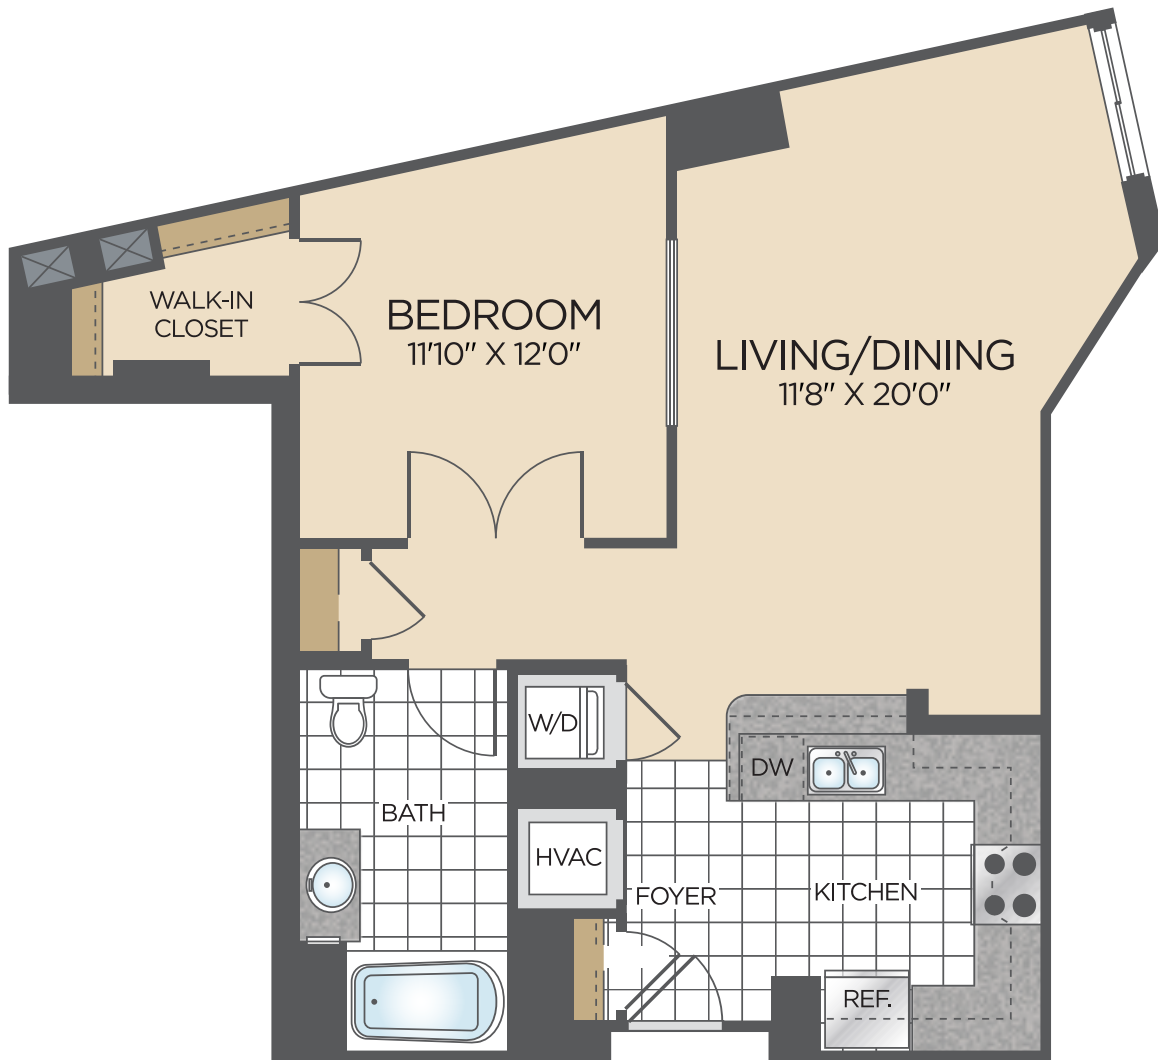

100_aa07

1 BED / 1 BATH

778

SQ. FT.

Seventy |  1Hundred

70 I St SE | Washington, DC 20003

www.seventy1hundred.com

Floor plans are artist's rendering. All dimensions are approximate. Actual product and specifications may vary in dimension or detail. Not all features are available in every apartment. Prices and availability are subject to change. Please see a representative for details.