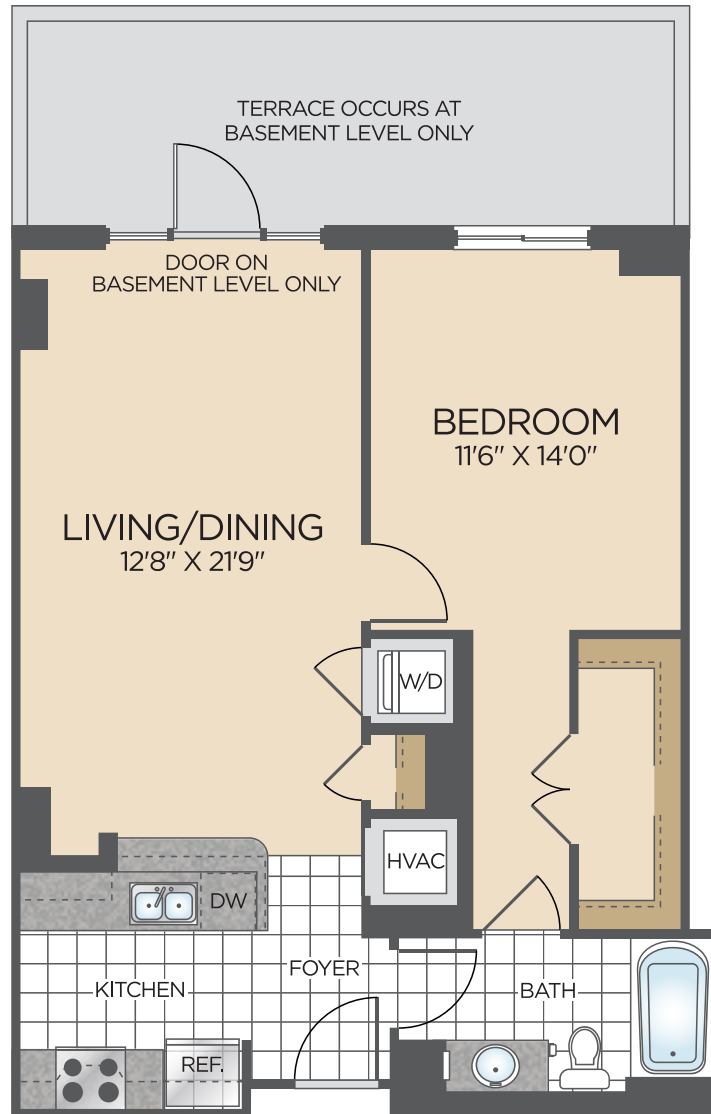

100_aa05

1 BED / 1 BATH

770

SQ. FT.

Seventy |  1Hundred

70 I St SE | Washington, DC 20003

www.seventy1hundred.com

Floor plans are artist's rendering. All dimensions are approximate. Actual product and specifications may vary in dimension or detail. Not all features are available in every apartment. Prices and availability are subject to change. Please see a representative for details.