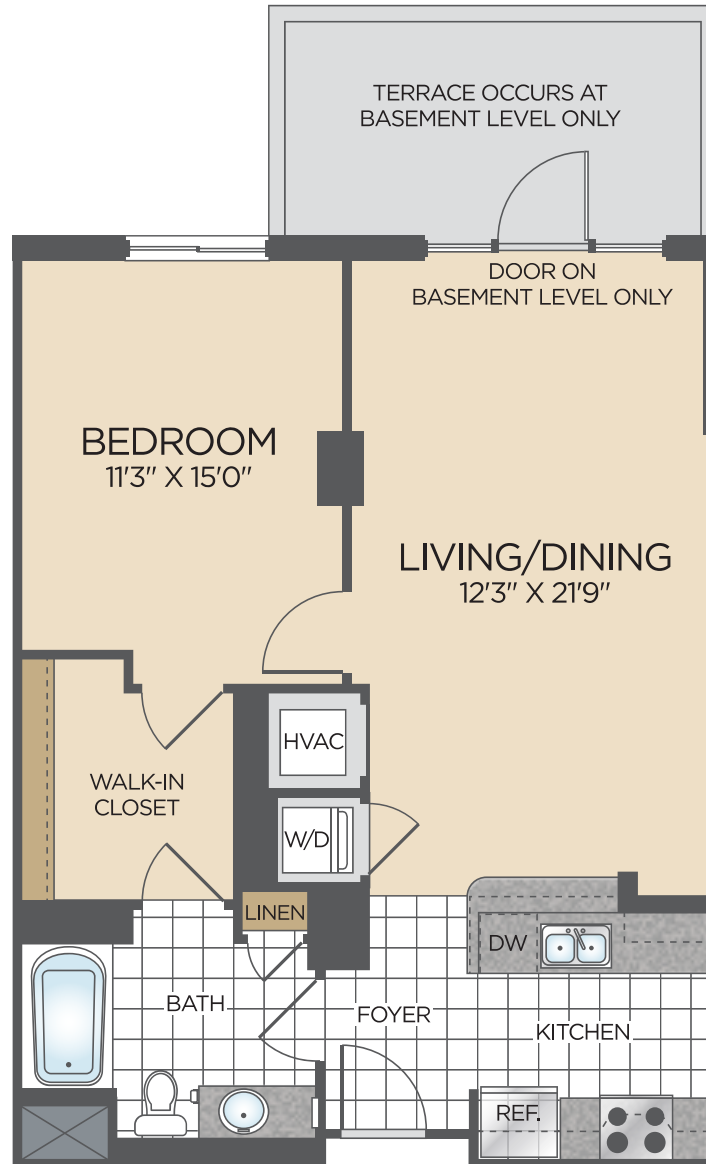

100_aa04

1 BED / 1 BATH

760

SQ. FT.

Seventy |  1Hundred

70 I St SE | Washington, DC 20003

www.seventy1hundred.com

Floor plans are artist's rendering. All dimensions are approximate. Actual product and specifications may vary in dimension or detail. Not all features are available in every apartment. Prices and availability are subject to change. Please see a representative for details.