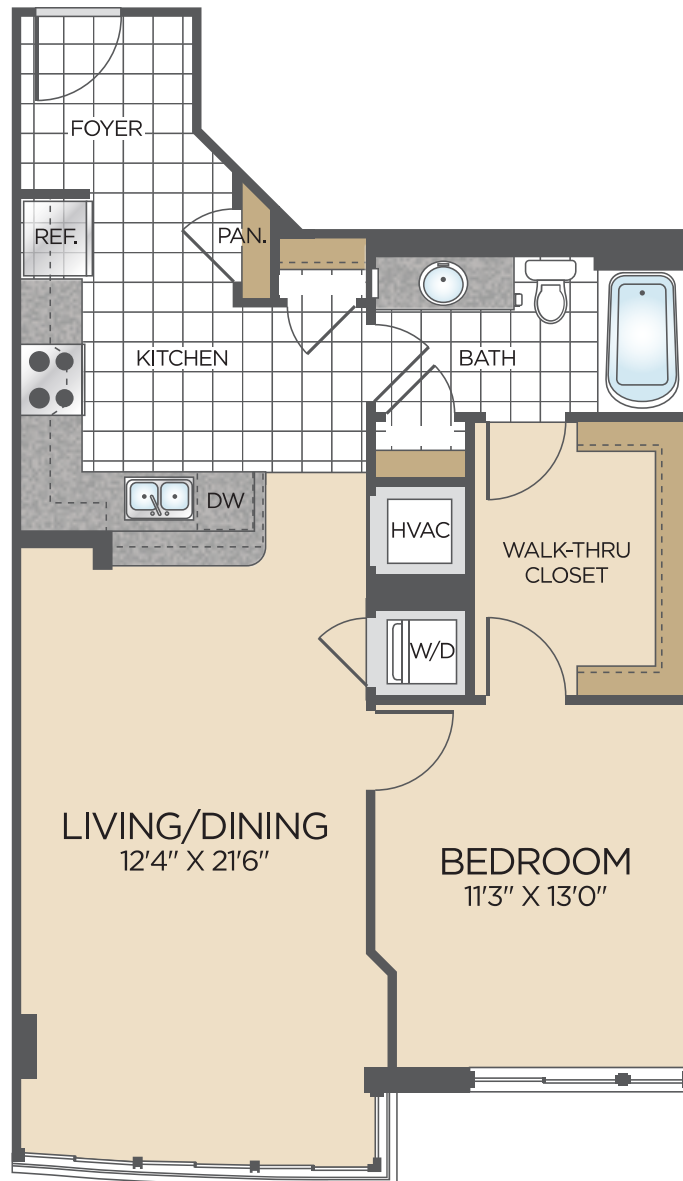

# 100\_aa03

1 BED / 1 BATH

# 758

SQ. FT.

Seventy |  1Hundred

70 I St SE | Washington, DC 20003

[www.seventy1hundred.com](http://www.seventy1hundred.com)

*Floor plans are artist's rendering. All dimensions are approximate. Actual product and specifications may vary in dimension or detail. Not all features are available in every apartment. Prices and availability are subject to change. Please see a representative for details.*