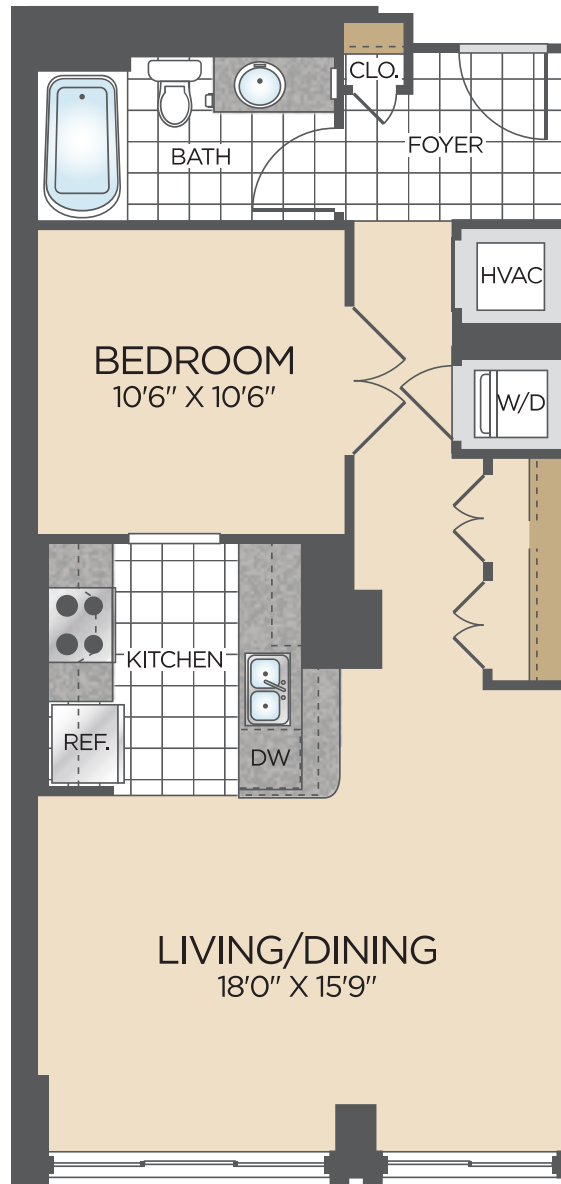

# 100\_aa02

1 BED / 1 BATH

# 740

SQ. FT.

Seventy |  1Hundred

70 I St SE | Washington, DC 20003

[www.seventy1hundred.com](http://www.seventy1hundred.com)

*Floor plans are artist's rendering. All dimensions are approximate. Actual product and specifications may vary in dimension or detail. Not all features are available in every apartment. Prices and availability are subject to change. Please see a representative for details.*